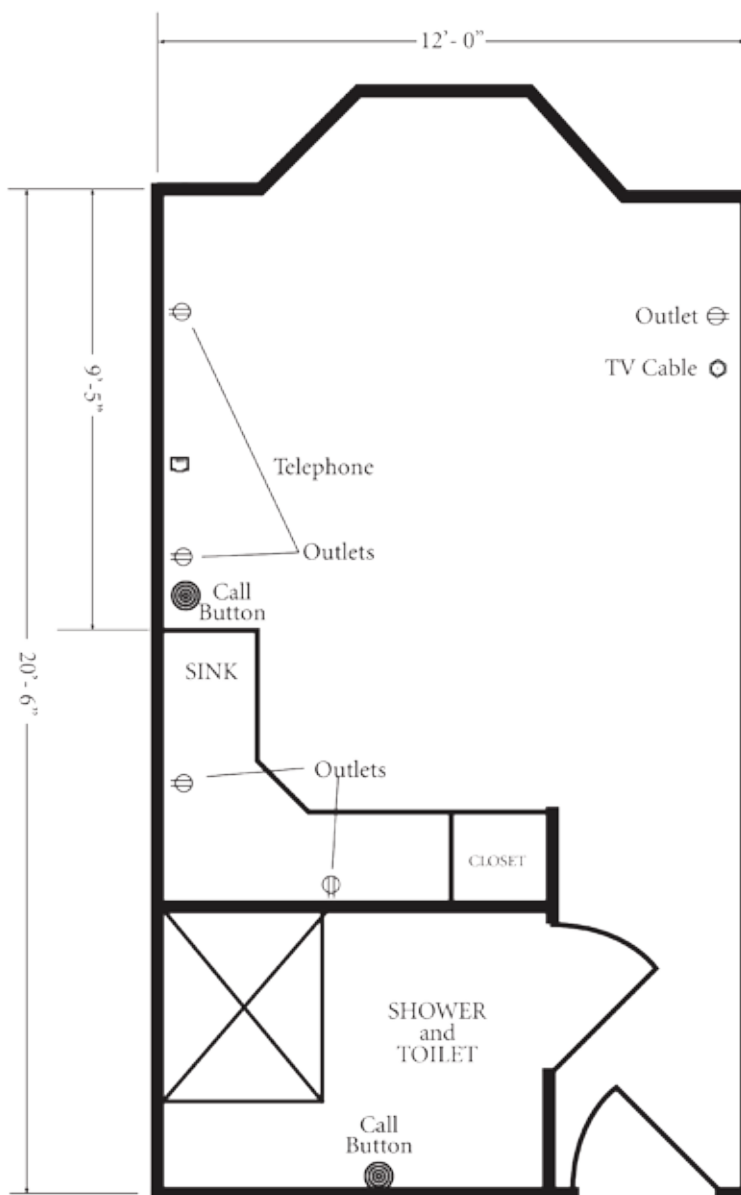

FLOOR PLANS

Assisted Living

Private Studio

Approx. 246 sq. ft.

Floor plans may vary.

FLOOR PLANS

Assisted Living

Companion Suite /
Deluxe Private Suite
Approx. 430 sq. ft.

Floor plans may vary.