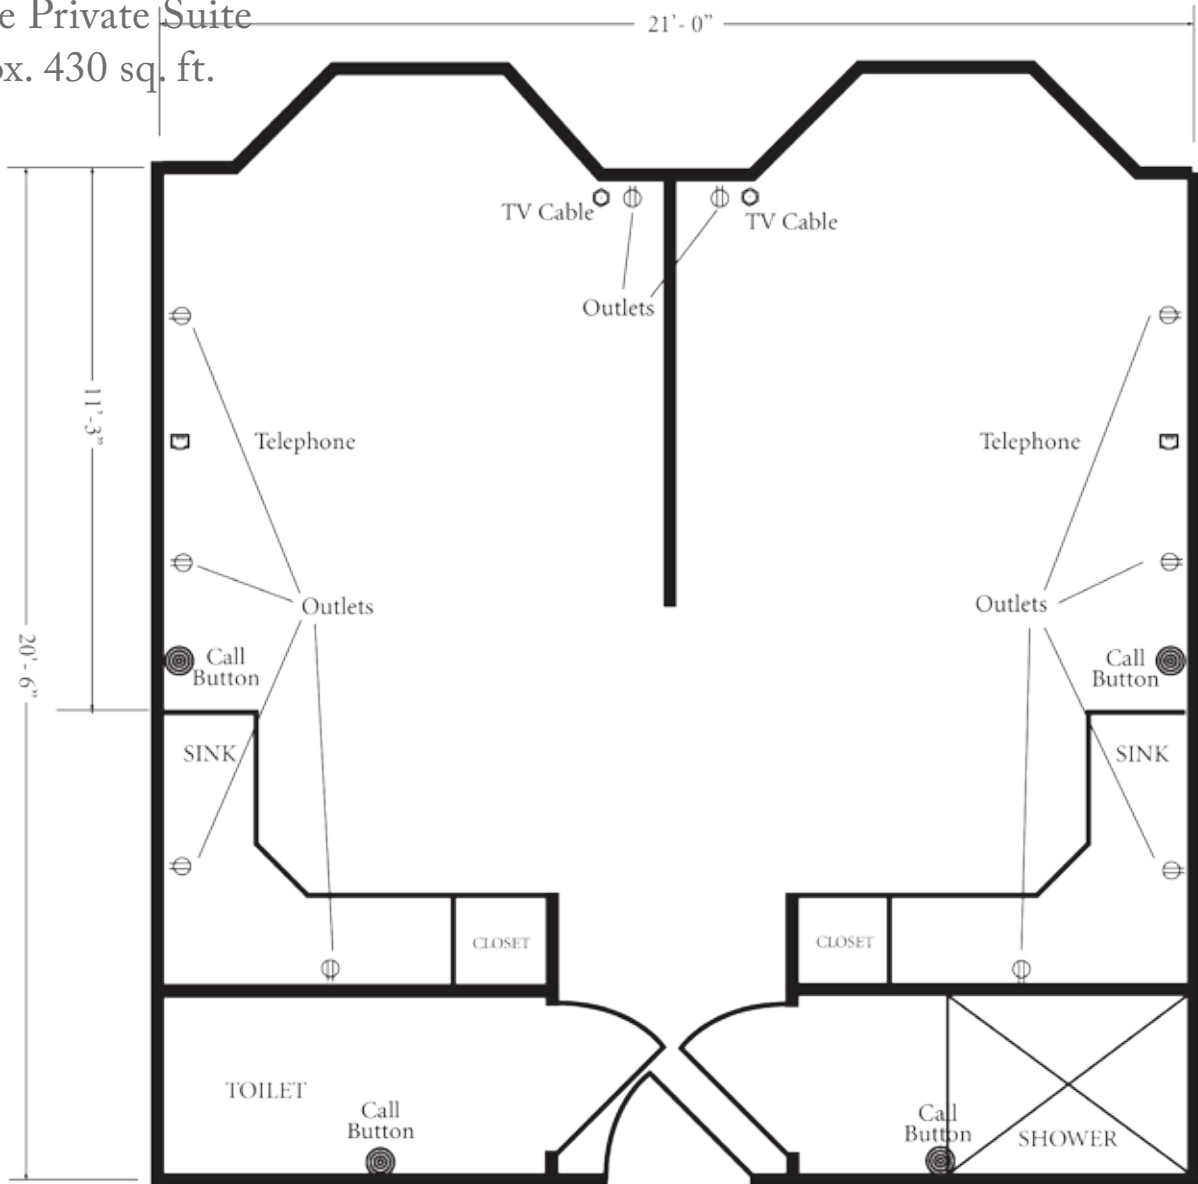

FLOOR PLANS

Assisted Living

Private Studio

Approx. 246 sq. ft.

Floor plans may vary.

FLOOR PLANS

Assisted Living

Companion Suite /
Deluxe Private Suite
Approx. 430 sq. ft.

Floor plans may vary.