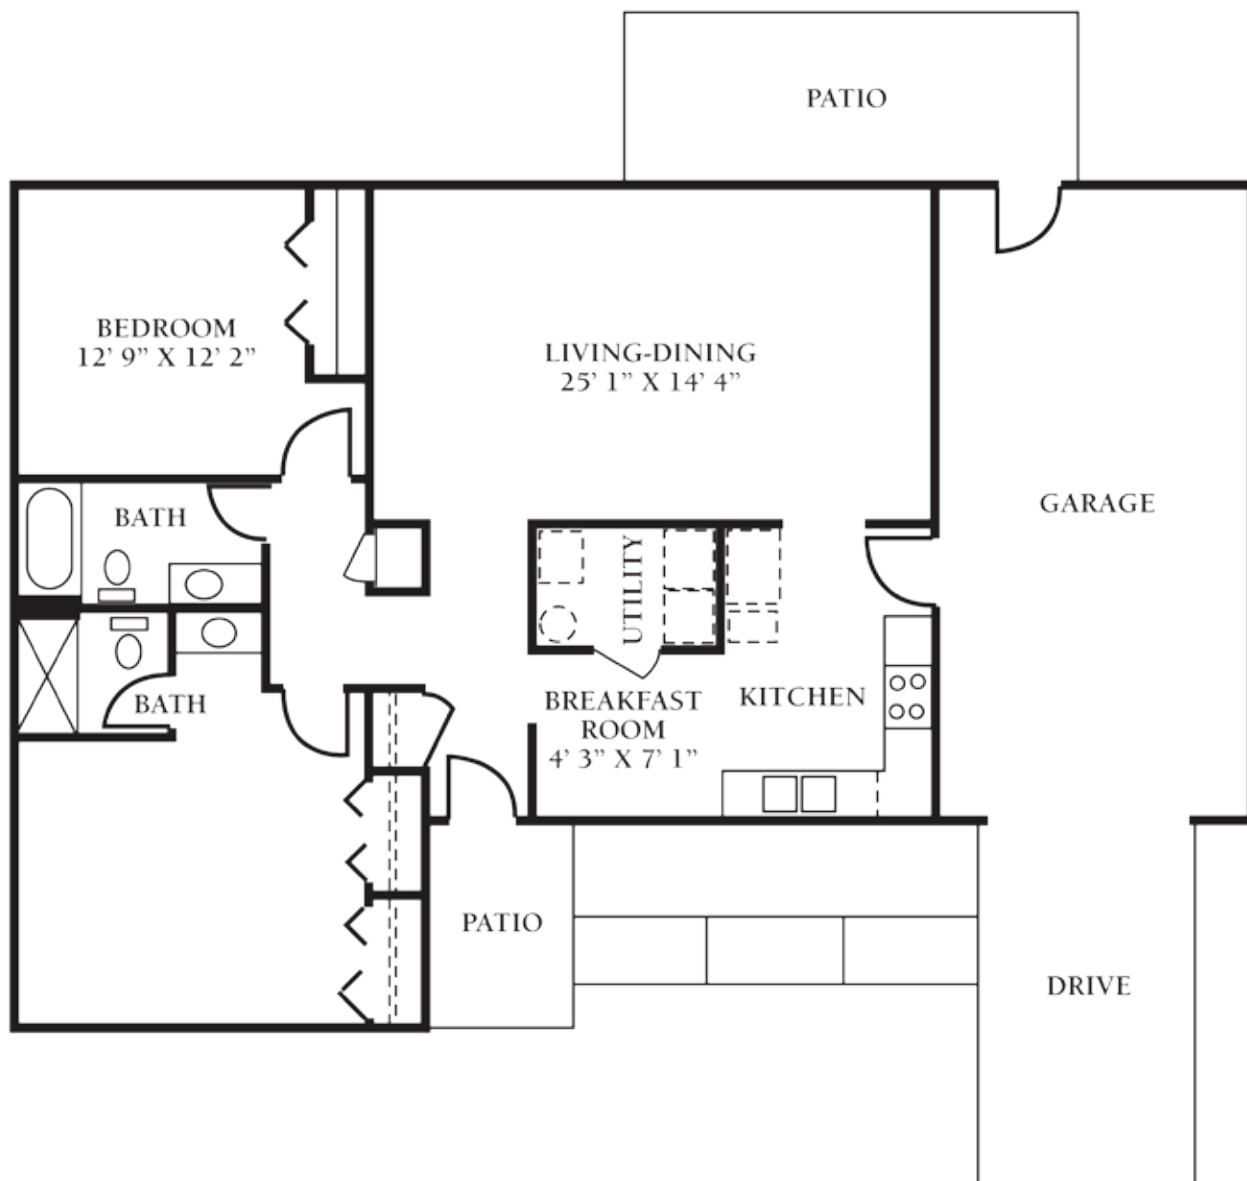

FLOOR PLANS

Sir James

Two Bedroom/Two Bath
Approx. 1,230 sq. ft.

Floor plans may vary.

FLOOR PLANS

Sir Richard

Two Bedroom/
One and a half Bath
Approx. 1,258 sq. ft.

Floor plans may vary.

FLOOR PLANS

Lady Dean

Two Bedroom/Two Bath
Approx. 1,274 sq. ft.

Floor plans may vary.

FLOOR PLANS

Lady Lee

Two Bedroom/Two Bath
Approx. 1,302 sq. ft.

Floor plans may vary.

FLOOR PLANS

Sir William

Two Bedroom/Two Bath
Approx. 1,330 sq. ft.

Floor plans may vary.

FLOOR PLANS

Sir Phillip

Two Bedroom/
Two Bath
Approx.
1,343 sq. ft.

Floor plans may vary.

FLOOR PLANS

Sir Henry

Two Bedroom/
Two Bath
Approx.
1,434 sq. ft.

Floor plans may vary.