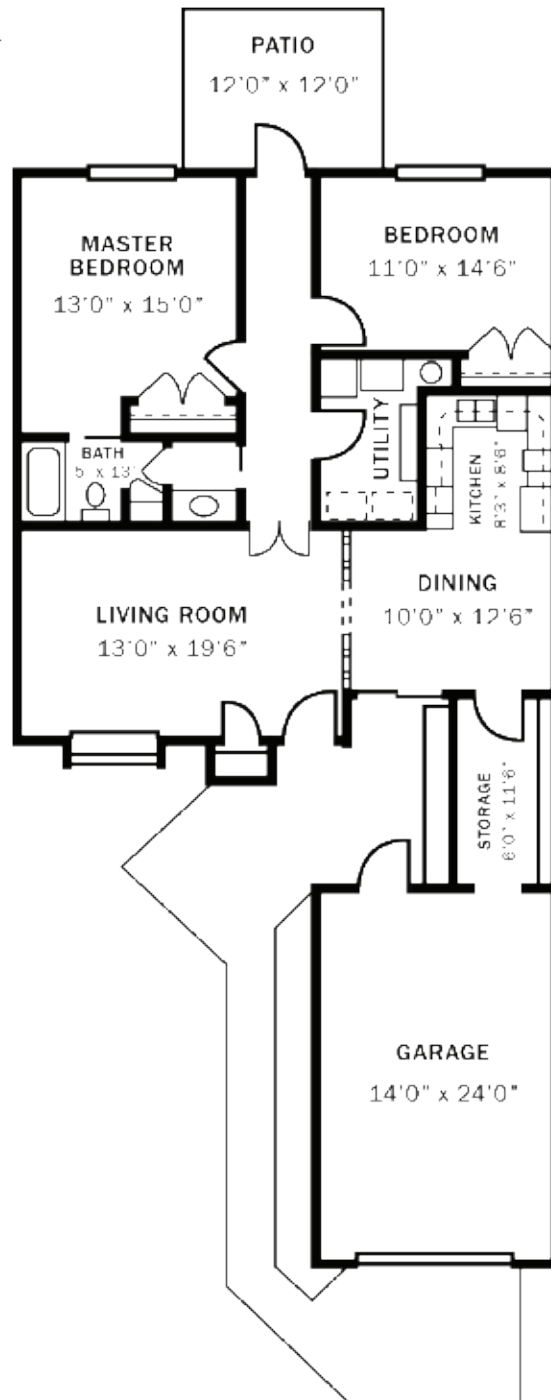

FLOOR PLANS

Lady Wynn

One Bedroom/
One Bath
Approx. 834 sq. ft.

Floor plans may vary.

FLOOR PLANS

Lady Merle

Two Bedroom/One Bath
Approx. 1,106 sq. ft.

Floor plans may vary.

FLOOR PLANS

Lady Ruth

Two Bedroom/Two Bath
Approx. 1,106 sq. ft.

Floor plans may vary.

FLOOR PLANS

Sir Thomas

Two Bedroom/One Bath
Approx. 1,128 sq. ft.

Floor plans may vary.

FLOOR PLANS

Sir James

Two Bedroom/Two Bath
Approx. 1,230 sq. ft.

Floor plans may vary.

FLOOR PLANS

Sir Richard

Two Bedroom/
One and a half Bath
Approx. 1,258 sq. ft.

Floor plans may vary.

FLOOR PLANS

Lady Dean

Two Bedroom/Two Bath
Approx. 1,274 sq. ft.

Floor plans may vary.

FLOOR PLANS

Lady Lee

Two Bedroom/Two Bath
Approx. 1,302 sq. ft.

Floor plans may vary.