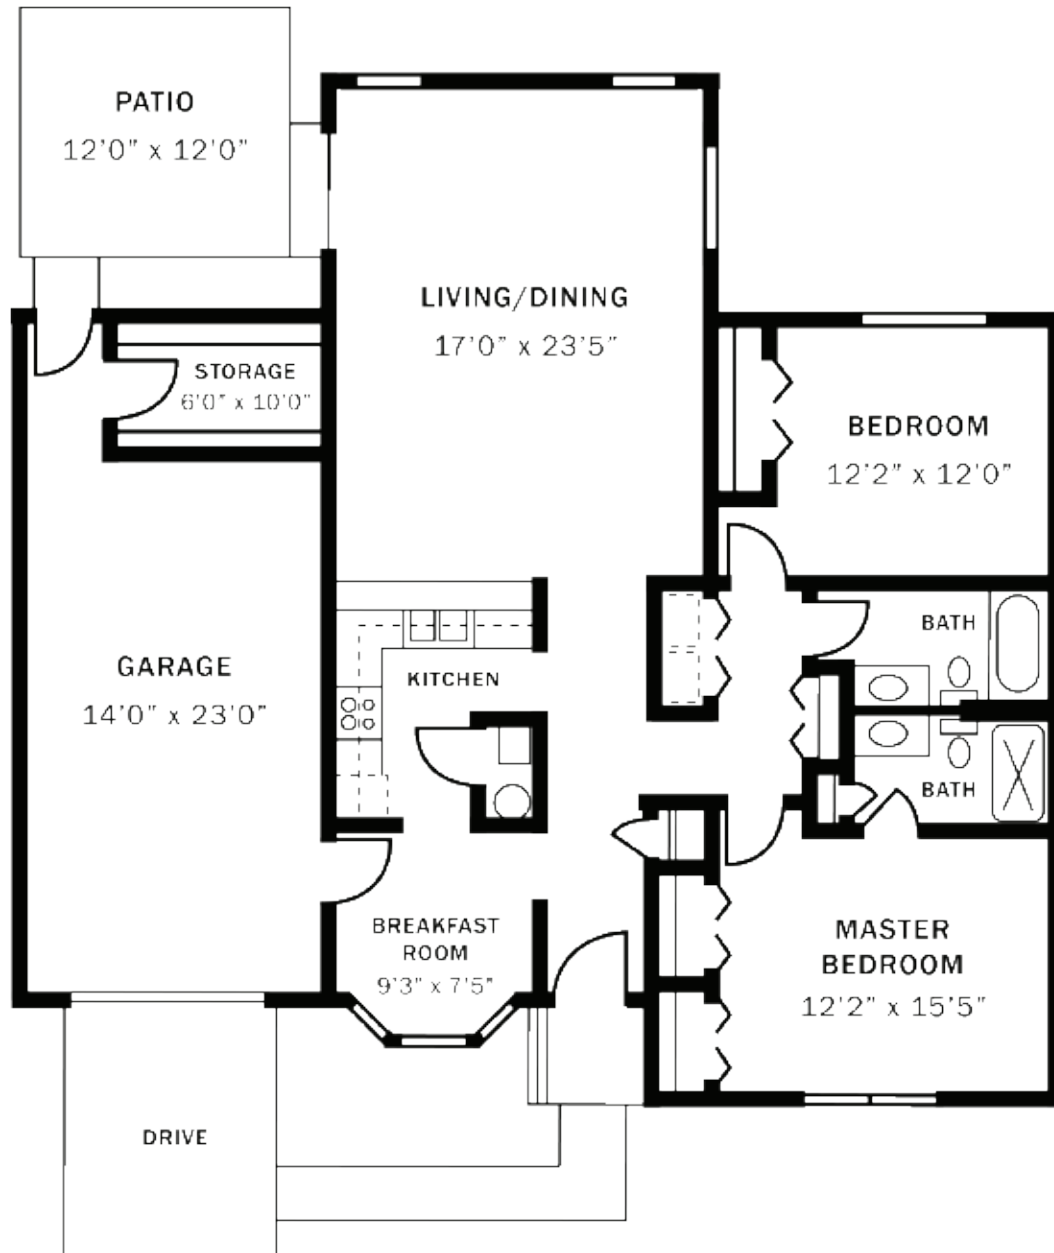

FLOOR PLANS

Lady Wynn

One Bedroom/
One Bath
Approx. 834 sq. ft.

Floor plans may vary.

FLOOR PLANS

Lady Merle

Two Bedroom/One Bath
Approx. 1,106 sq. ft.

Floor plans may vary.

FLOOR PLANS

Lady Dean

Two Bedroom/Two Bath
Approx. 1,274 sq. ft.

Floor plans may vary.

FLOOR PLANS

Lady Lee

Two Bedroom/Two Bath
Approx. 1,302 sq. ft.

Floor plans may vary.

FLOOR PLANS

Sir William

Two Bedroom/Two Bath
Approx. 1,330 sq. ft.

Floor plans may vary.

FLOOR PLANS

Sir Phillip

Two Bedroom/
Two Bath
Approx.
1,343 sq. ft.

Floor plans may vary.

FLOOR PLANS

Sir Henry

Two Bedroom/
Two Bath
Approx.
1,434 sq. ft.

Floor plans may vary.