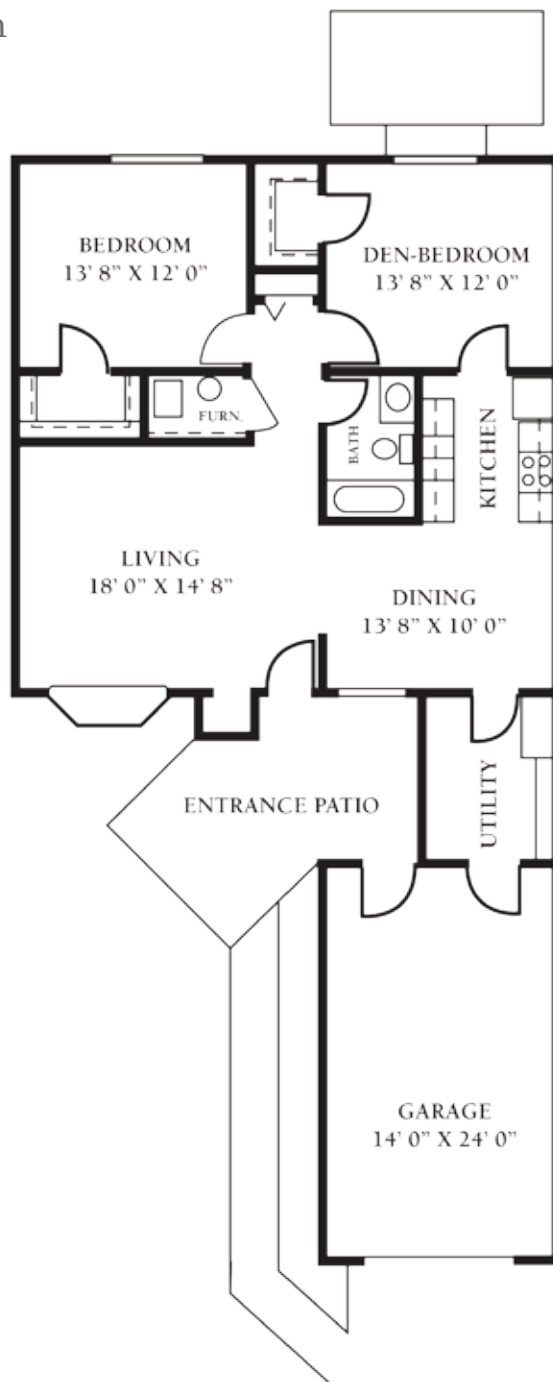

FLOOR PLANS

Lady Wynn

One Bedroom/
One Bath
Approx. 834 sq. ft.

Floor plans may vary.

FLOOR PLANS

Lady Merle

Two Bedroom/One Bath
Approx. 1,106 sq. ft.

Floor plans may vary.

FLOOR PLANS

Lady Ruth

Two Bedroom/Two Bath
Approx. 1,106 sq. ft.

Floor plans may vary.

FLOOR PLANS

Sir Thomas

Two Bedroom/One Bath
Approx. 1,128 sq. ft.

Floor plans may vary.

FLOOR PLANS

Sir James

Two Bedroom/Two Bath
Approx. 1,230 sq. ft.

Floor plans may vary.

FLOOR PLANS

Sir Richard

Two Bedroom/
One and a half Bath
Approx. 1,258 sq. ft.

Floor plans may vary.

FLOOR PLANS

Lady Dean

Two Bedroom/Two Bath
Approx. 1,274 sq. ft.

Floor plans may vary.

FLOOR PLANS

Lady Lee

Two Bedroom/Two Bath
Approx. 1,302 sq. ft.

Floor plans may vary.