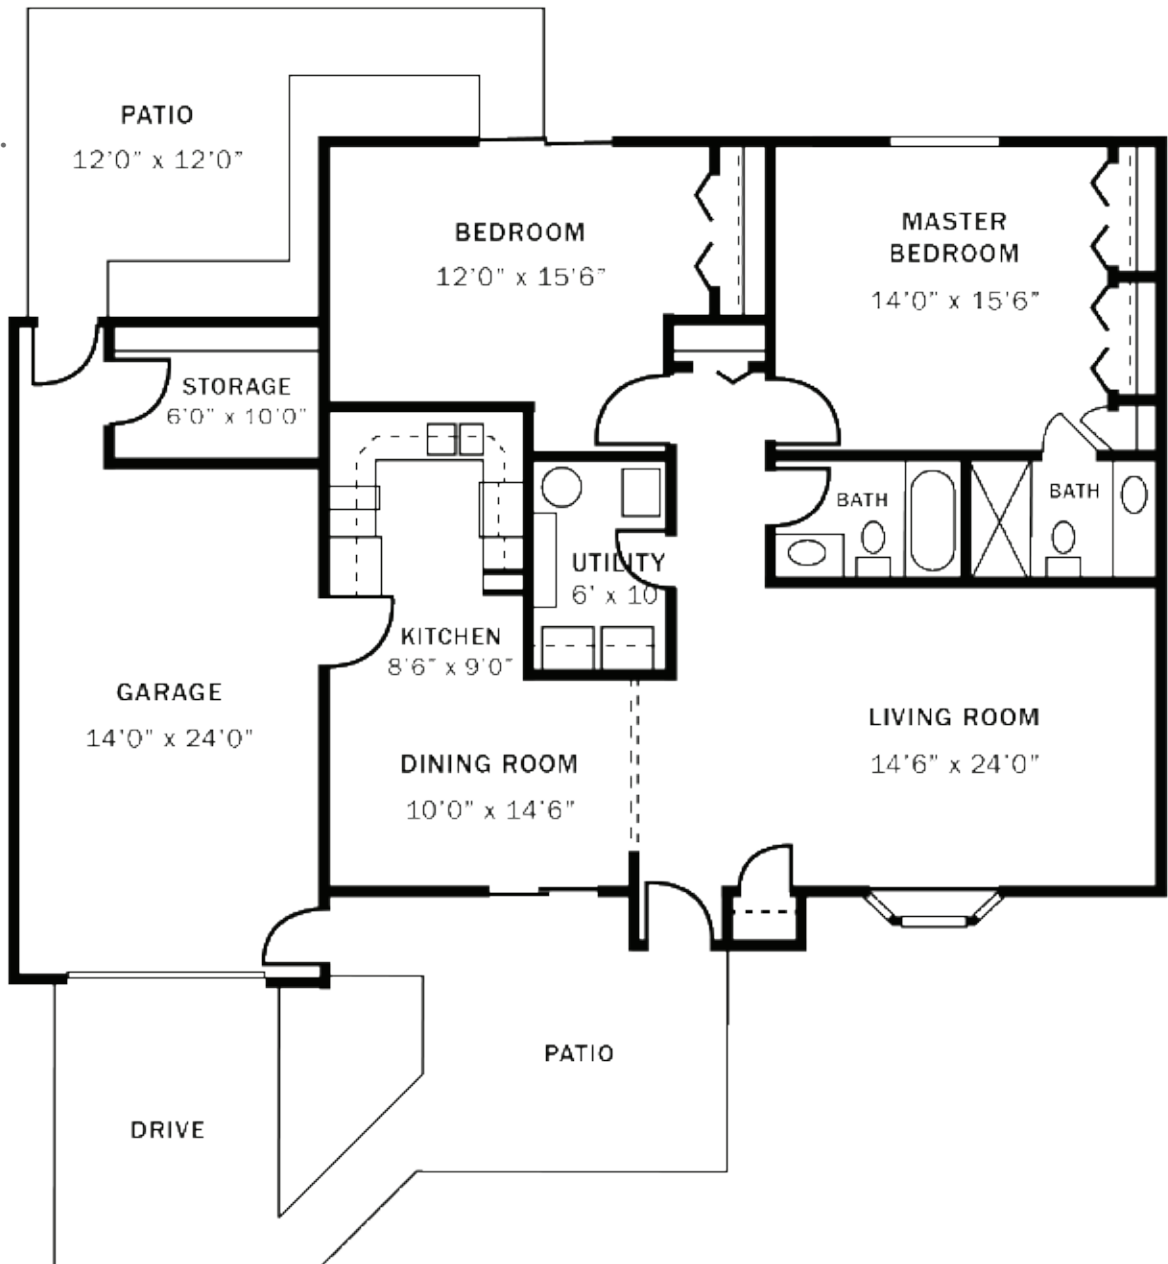

FLOOR PLANS

Lady Wynn

One Bedroom/
One Bath
Approx. 834 sq. ft.

Floor plans may vary.

FLOOR PLANS

Lady Merle

Two Bedroom/One Bath
Approx. 1,106 sq. ft.

Floor plans may vary.

FLOOR PLANS

Lady Dean

Two Bedroom/Two Bath
Approx. 1,274 sq. ft.

Floor plans may vary.

FLOOR PLANS

Lady Lee

Two Bedroom/Two Bath
Approx. 1,302 sq. ft.

Floor plans may vary.

FLOOR PLANS

Sir William

Two Bedroom/Two Bath
Approx. 1,330 sq. ft.

Floor plans may vary.

FLOOR PLANS

Sir Phillip

Two Bedroom/
Two Bath
Approx.
1,343 sq. ft.

Floor plans may vary.

FLOOR PLANS

Sir Henry

Two Bedroom/
Two Bath
Approx.
1,434 sq. ft.

Floor plans may vary.