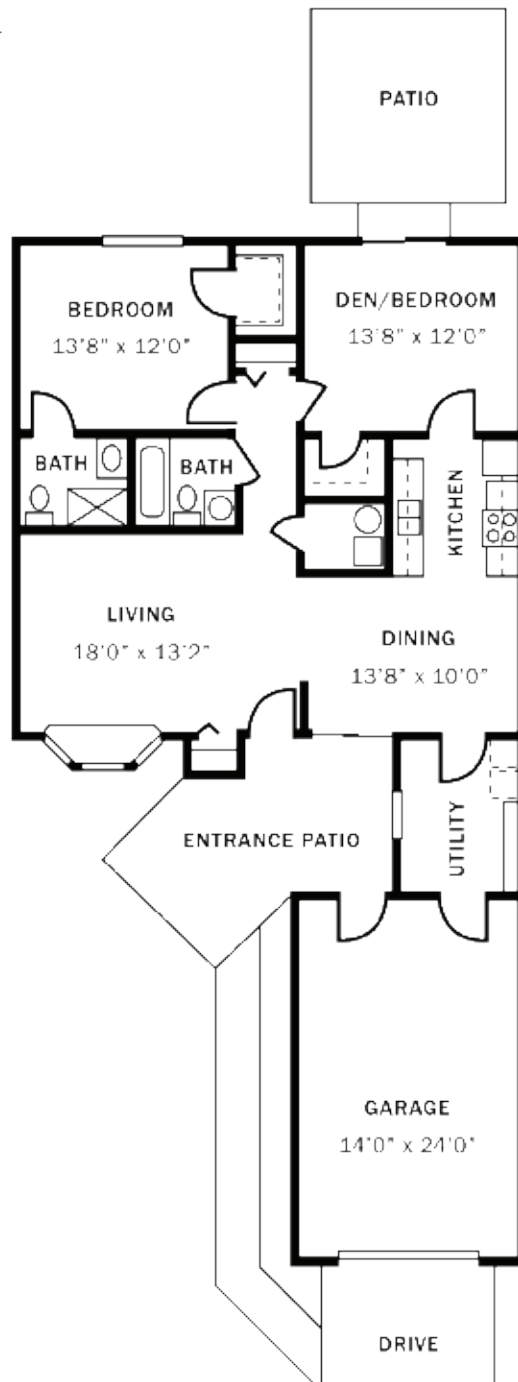

FLOOR PLANS

Lady Wynn

One Bedroom/
One Bath
Approx. 834 sq. ft.

Floor plans may vary.

FLOOR PLANS

Lady Merle

Two Bedroom/One Bath
Approx. 1,106 sq. ft.

Floor plans may vary.

FLOOR PLANS

Lady Ruth

Two Bedroom/Two Bath
Approx. 1,106 sq. ft.

Floor plans may vary.

FLOOR PLANS

Sir Thomas

Two Bedroom/One Bath
Approx. 1,128 sq. ft.

Floor plans may vary.

FLOOR PLANS

Sir James

Two Bedroom/Two Bath
Approx. 1,230 sq. ft.

Floor plans may vary.

FLOOR PLANS

Sir Richard

Two Bedroom/
One and a half Bath
Approx. 1,258 sq. ft.

Floor plans may vary.

FLOOR PLANS

Lady Dean

Two Bedroom/Two Bath
Approx. 1,274 sq. ft.

Floor plans may vary.

FLOOR PLANS

Lady Lee

Two Bedroom/Two Bath
Approx. 1,302 sq. ft.

Floor plans may vary.