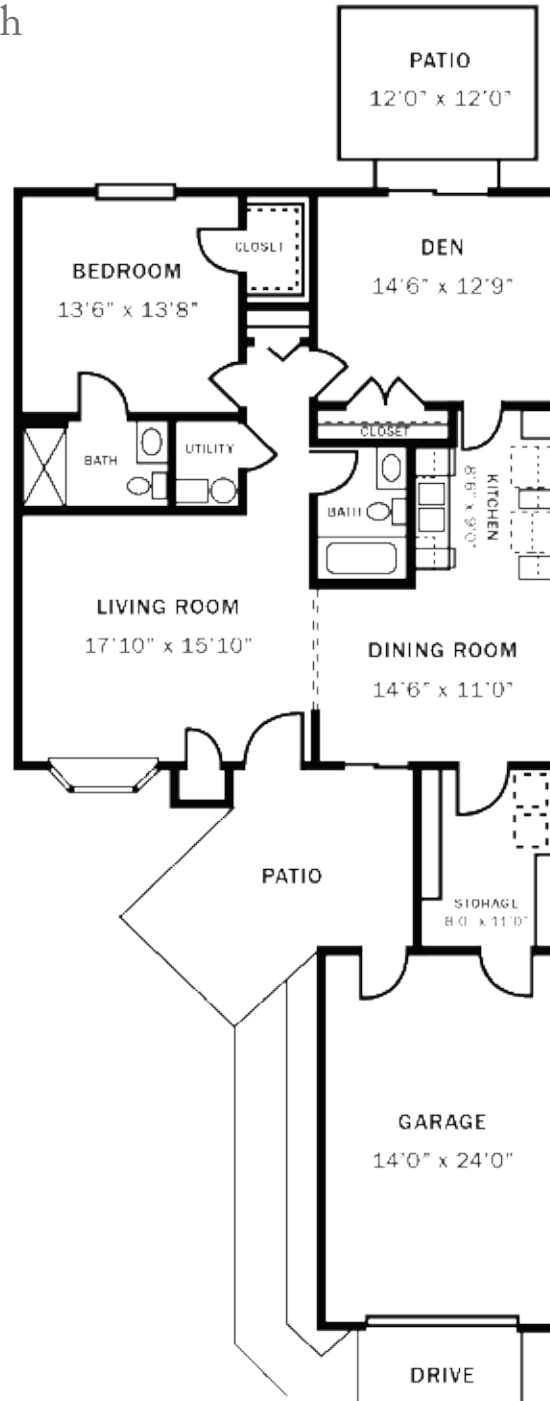

FLOOR PLANS

Lady Wynn

One Bedroom/
One Bath
Approx. 834 sq. ft.

Floor plans may vary.

FLOOR PLANS

Lady Merle

Two Bedroom/One Bath
Approx. 1,106 sq. ft.

Floor plans may vary.

FLOOR PLANS

Lady Ruth

Two Bedroom/Two Bath
Approx. 1,106 sq. ft.

Floor plans may vary.

FLOOR PLANS

Sir Thomas

Two Bedroom/One Bath
Approx. 1,128 sq. ft.

Floor plans may vary.

FLOOR PLANS

Sir James

Two Bedroom/Two Bath
Approx. 1,230 sq. ft.

Floor plans may vary.

FLOOR PLANS

Sir Richard

Two Bedroom/
One and a half Bath
Approx. 1,258 sq. ft.

Floor plans may vary.

FLOOR PLANS

Lady Dean

Two Bedroom/Two Bath
Approx. 1,274 sq. ft.

Floor plans may vary.

FLOOR PLANS

Lady Lee

Two Bedroom/Two Bath
Approx. 1,302 sq. ft.

Floor plans may vary.