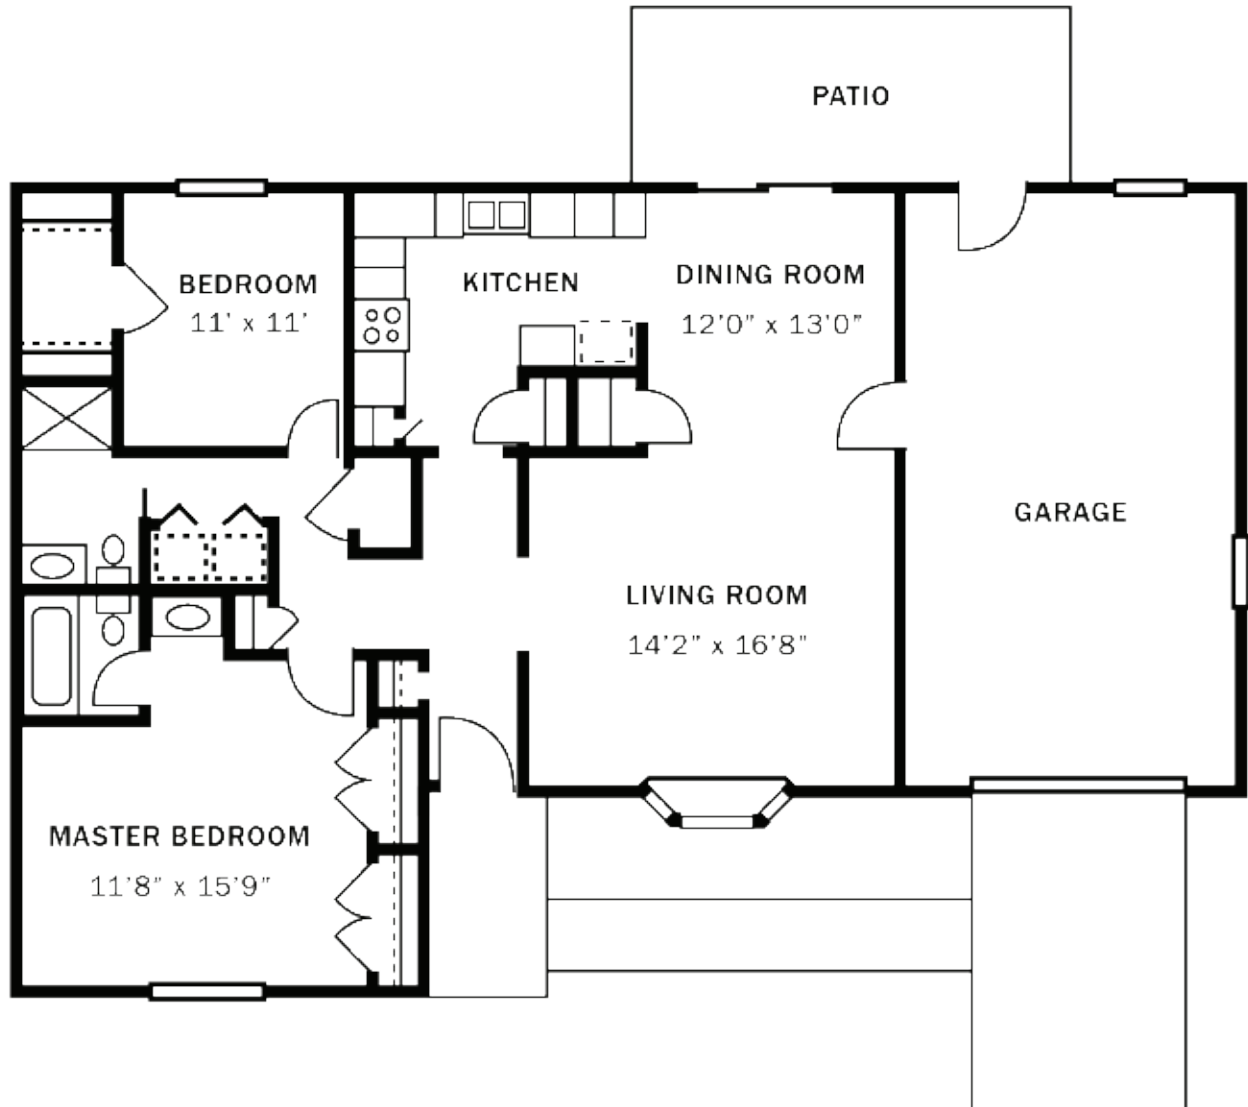

FLOOR PLANS

Sir James

Two Bedroom/Two Bath
Approx. 1,230 sq. ft.

Floor plans may vary.

FLOOR PLANS

Sir Richard

Two Bedroom/
One and a half Bath
Approx. 1,258 sq. ft.

Floor plans may vary.

FLOOR PLANS

Lady Dean

Two Bedroom/Two Bath
Approx. 1,274 sq. ft.

Floor plans may vary.

FLOOR PLANS

Lady Lee

Two Bedroom/Two Bath
Approx. 1,302 sq. ft.

Floor plans may vary.

FLOOR PLANS

Sir William

Two Bedroom/Two Bath
Approx. 1,330 sq. ft.

Floor plans may vary.

FLOOR PLANS

Sir Phillip

Two Bedroom/
Two Bath
Approx.
1,343 sq. ft.

Floor plans may vary.

FLOOR PLANS

Sir Henry

Two Bedroom/
Two Bath
Approx.
1,434 sq. ft.

Floor plans may vary.