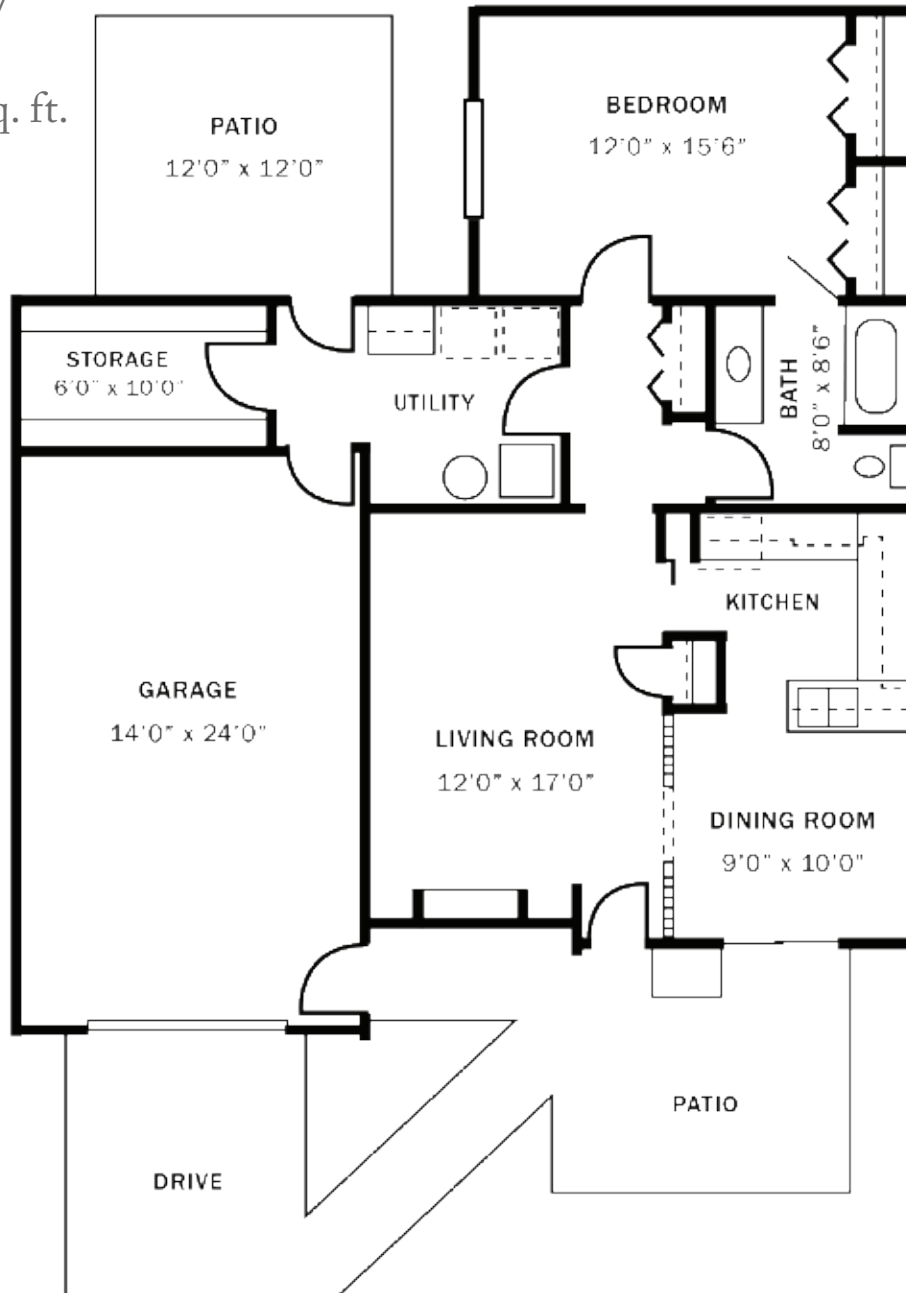

FLOOR PLANS

Lady Wynn

One Bedroom/
One Bath
Approx. 834 sq. ft.

Floor plans may vary.

FLOOR PLANS

Lady Merle

Two Bedroom/One Bath
Approx. 1,106 sq. ft.

Floor plans may vary.

FLOOR PLANS

Lady Ruth

Two Bedroom/Two Bath
Approx. 1,106 sq. ft.

Floor plans may vary.

FLOOR PLANS

Sir Thomas

Two Bedroom/One Bath
Approx. 1,128 sq. ft.

Floor plans may vary.

FLOOR PLANS

Sir James

Two Bedroom/Two Bath
Approx. 1,230 sq. ft.

Floor plans may vary.

FLOOR PLANS

Sir Richard

Two Bedroom/
One and a half Bath
Approx. 1,258 sq. ft.

Floor plans may vary.

FLOOR PLANS

Lady Dean

Two Bedroom/Two Bath
Approx. 1,274 sq. ft.

Floor plans may vary.

FLOOR PLANS

Lady Lee

Two Bedroom/Two Bath
Approx. 1,302 sq. ft.

Floor plans may vary.