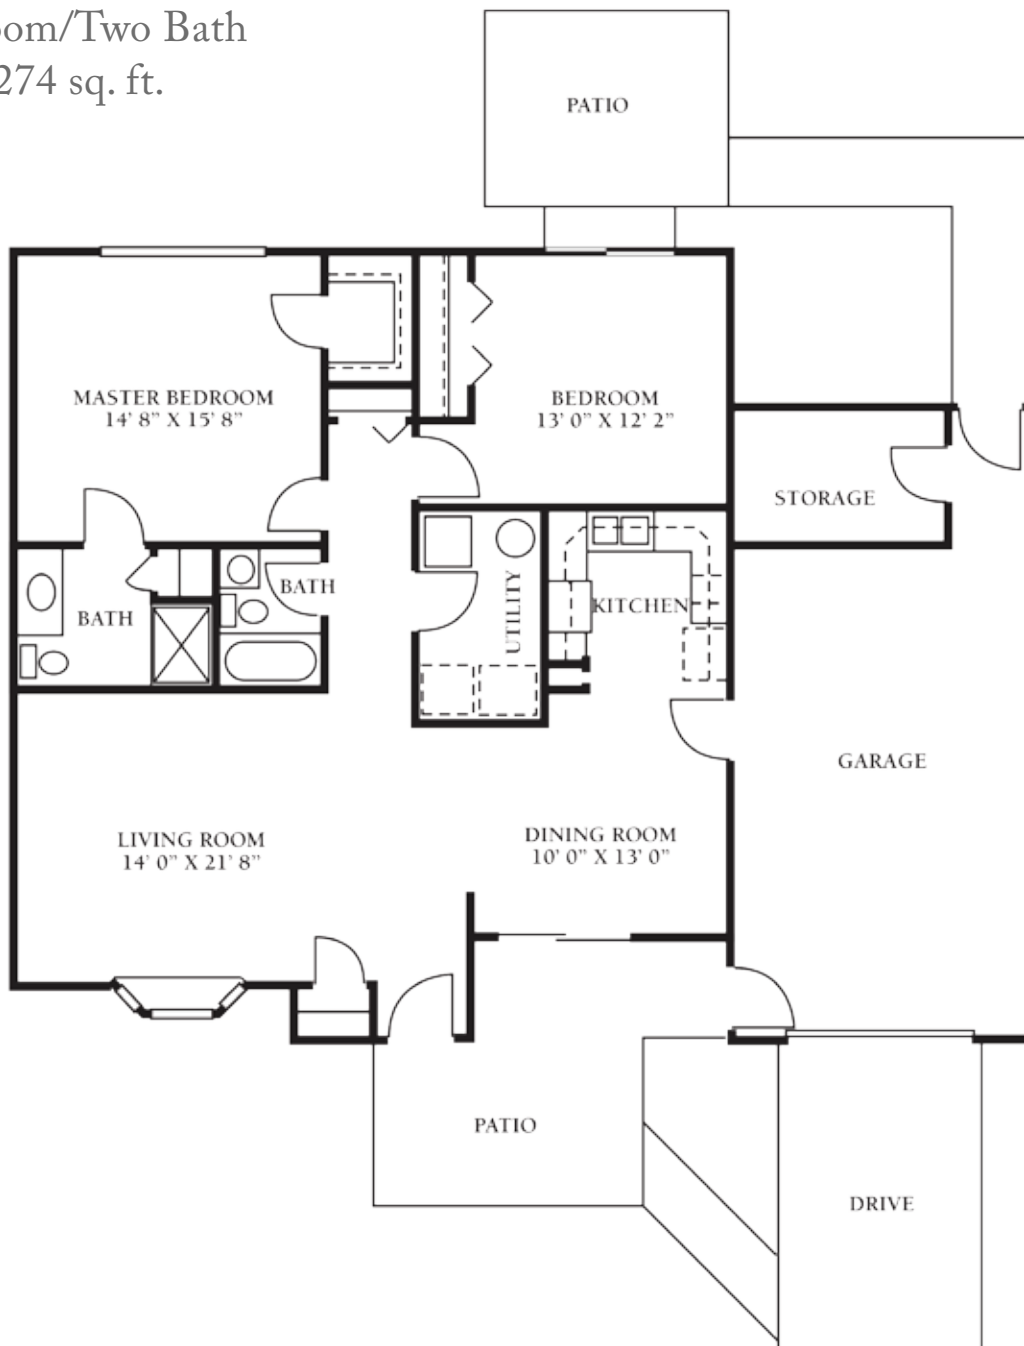

FLOOR PLANS

Lady Wynn

One Bedroom/
One Bath
Approx. 834 sq. ft.

Floor plans may vary.

FLOOR PLANS

Lady Merle

Two Bedroom/One Bath
Approx. 1,106 sq. ft.

Floor plans may vary.

FLOOR PLANS

Lady Ruth

Two Bedroom/Two Bath
Approx. 1,106 sq. ft.

Floor plans may vary.

FLOOR PLANS

Sir Thomas

Two Bedroom/One Bath
Approx. 1,128 sq. ft.

Floor plans may vary.

FLOOR PLANS

Sir James

Two Bedroom/Two Bath
Approx. 1,230 sq. ft.

Floor plans may vary.

FLOOR PLANS

Sir Richard

Two Bedroom/
One and a half Bath
Approx. 1,258 sq. ft.

Floor plans may vary.

FLOOR PLANS

Lady Dean

Two Bedroom/Two Bath
Approx. 1,274 sq. ft.

Floor plans may vary.

FLOOR PLANS

Lady Lee

Two Bedroom/Two Bath
Approx. 1,302 sq. ft.

Floor plans may vary.