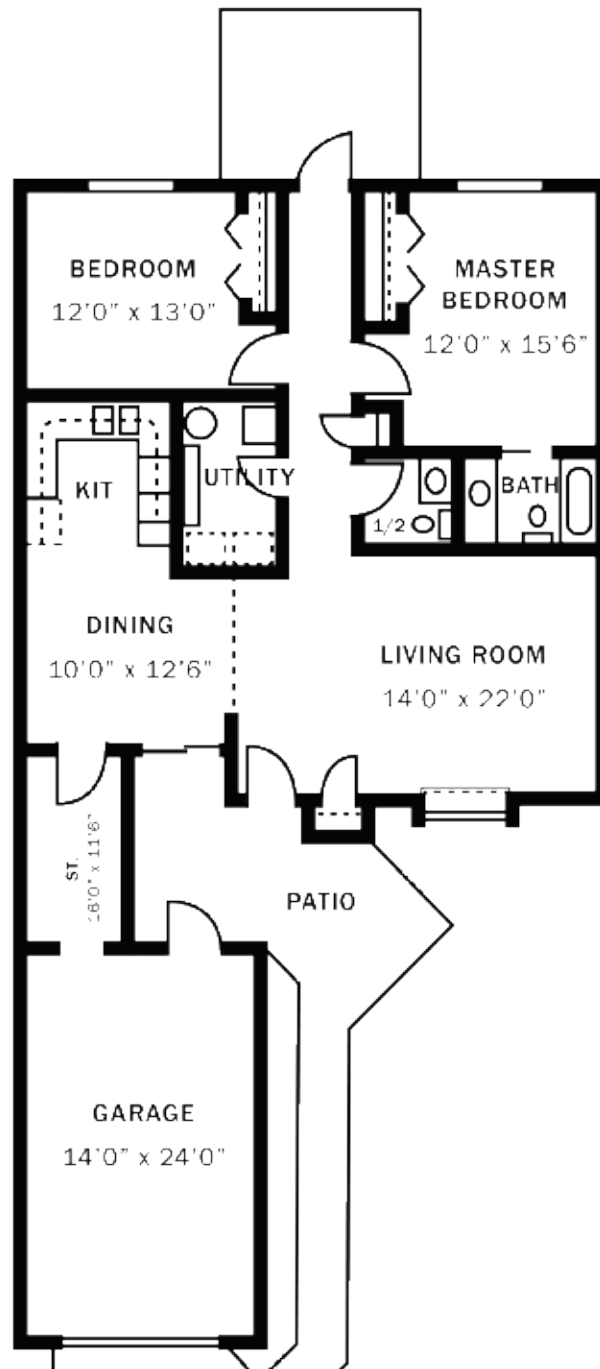

FLOOR PLANS

Lady Wynn

One Bedroom/
One Bath
Approx. 834 sq. ft.

Floor plans may vary.

FLOOR PLANS

Lady Merle

Two Bedroom/One Bath
Approx. 1,106 sq. ft.

Floor plans may vary.

FLOOR PLANS

Lady Ruth

Two Bedroom/Two Bath
Approx. 1,106 sq. ft.

Floor plans may vary.

FLOOR PLANS

Sir Thomas

Two Bedroom/One Bath
Approx. 1,128 sq. ft.

Floor plans may vary.

FLOOR PLANS

Sir James

Two Bedroom/Two Bath
Approx. 1,230 sq. ft.

Floor plans may vary.

FLOOR PLANS

Sir Richard

Two Bedroom/
One and a half Bath
Approx. 1,258 sq. ft.

Floor plans may vary.

FLOOR PLANS

Lady Dean

Two Bedroom/Two Bath
Approx. 1,274 sq. ft.

Floor plans may vary.

FLOOR PLANS

Lady Lee

Two Bedroom/Two Bath
Approx. 1,302 sq. ft.

Floor plans may vary.