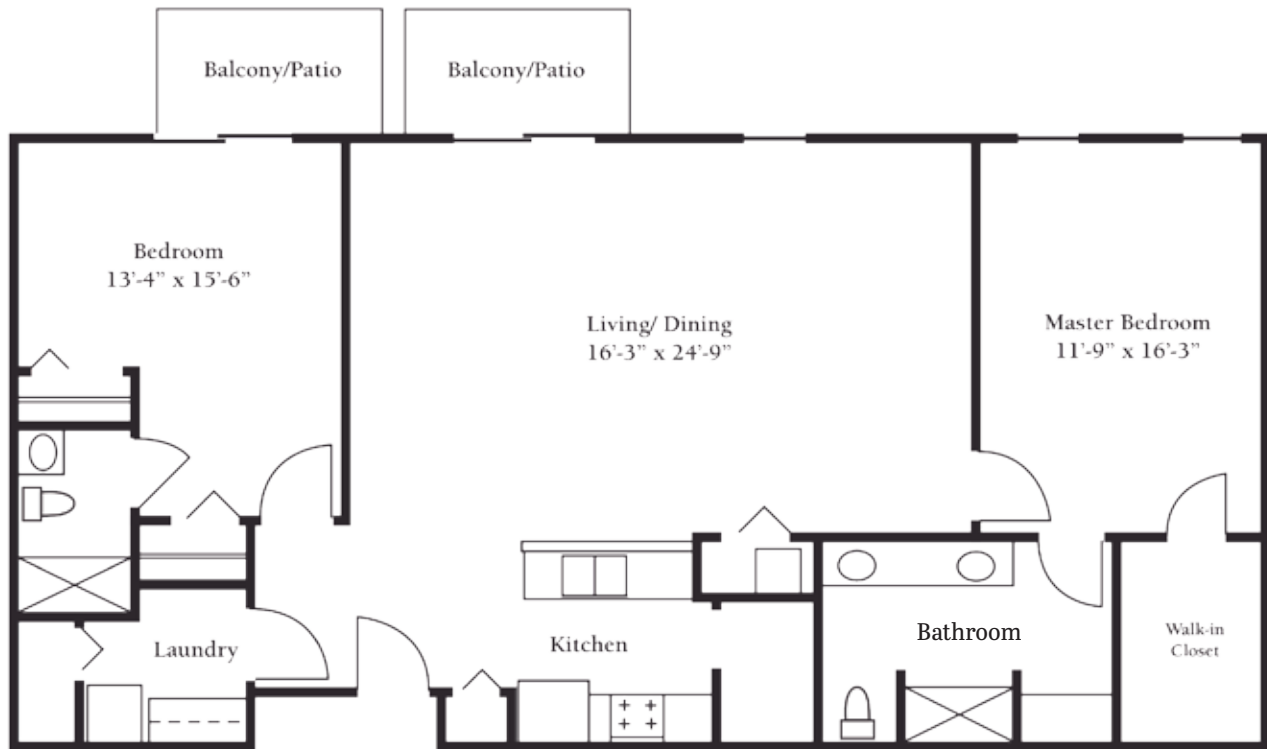

The Lilac

*Starting at \$2,400

Two Bedroom/One Bath
Approx. 905 sq. ft.

Floor plans may vary.

FLOOR PLANS

The Oak

* Starting at \$2,500

Two Bedroom/One Bath
Approx. 955 sq. ft.

Floor plans may vary.

FLOOR PLANS

The Magnolia

Two Bedroom/
Two Bath with Laundry
Approx. 955 sq. ft.

*Starting at \$2,500

Floor plans may vary.

FLOOR PLANS

The Maple

FLOOR PLANS

The Pine

Two Bedroom/Two Bath
Approx. 1,000 sq. ft.

***Starting at \$2,700**

Floor plans may vary.

FLOOR PLANS

The Redbud

Two Bedroom/
Two Bath with Laundry
Approx. 1,108sq. ft.

*** Starting at \$2,700**

Floor plans may vary.

FLOOR PLANS

The Walnut

Two Bedroom/
Two Bath with Laundry
Approx. 1,292 sq. ft.

***Starting at \$3,000**

Floor plans may vary.