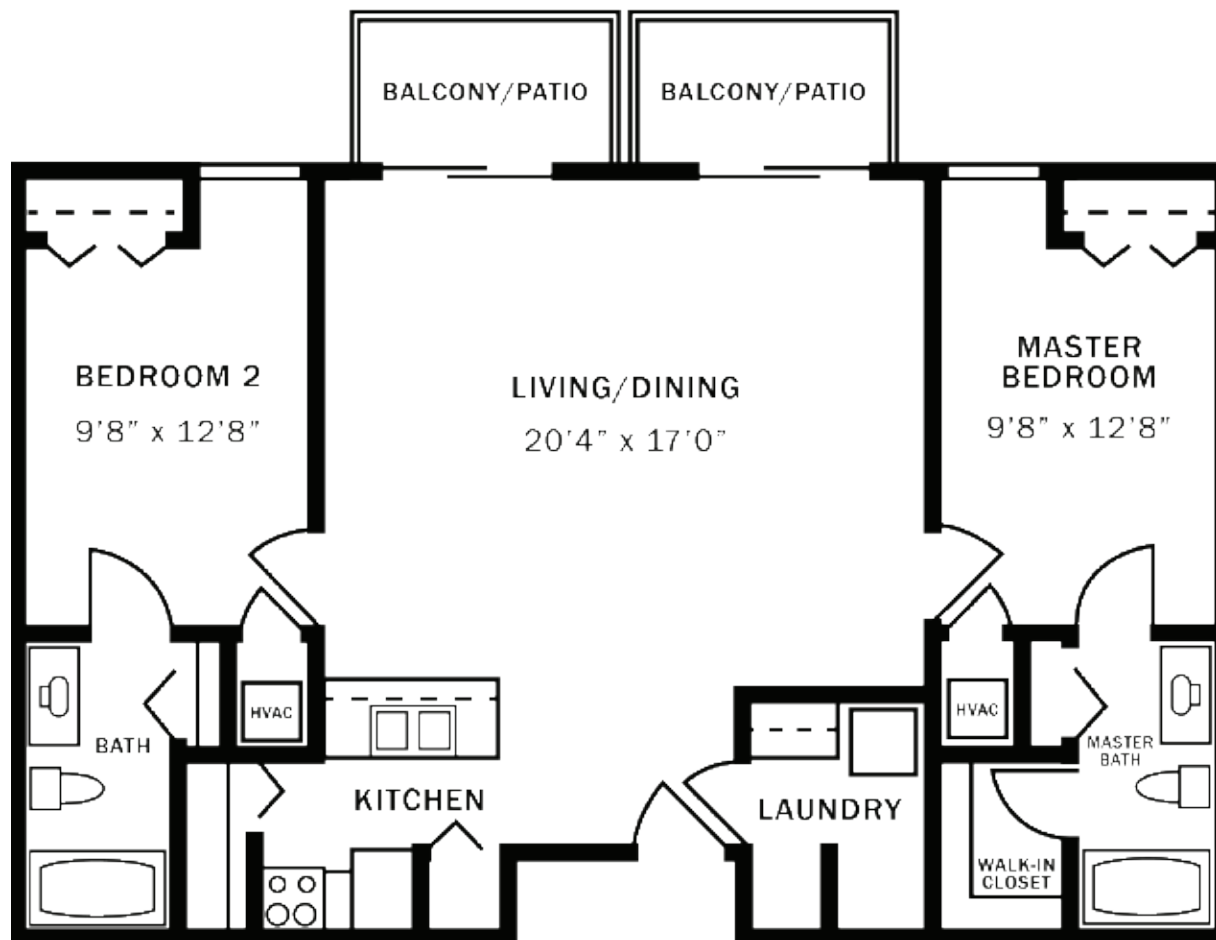

Floor plans may vary.

FLOOR PLANS

The Magnolia

Two Bedroom/
Two Bath with Laundry
Approx. 955 sq. ft.

*Starting at \$2,500

Floor plans may vary.

FLOOR PLANS

The Maple

Two Bedroom/
Two Bath with Laundry
Approx. 955 sq. ft.

***Starting at \$2,500**

Floor plans may vary.

FLOOR PLANS

The Poplar

Two Bedroom/
Two Bath with Laundry
Approx. 994 sq. ft.

*** Starting at \$2,700**

Floor plans may vary.

FLOOR PLANS

The Pine

Two Bedroom/Two Bath
Approx. 1,000 sq. ft.

***Starting at \$2,700**

Floor plans may vary.

FLOOR PLANS

The Redbud

Two Bedroom/
Two Bath with Laundry
Approx. 1,108sq. ft.

*** Starting at \$2,700**

Floor plans may vary.

FLOOR PLANS

The Walnut

Two Bedroom/
Two Bath with Laundry
Approx. 1,292 sq. ft.

***Starting at \$3,000**

Floor plans may vary.