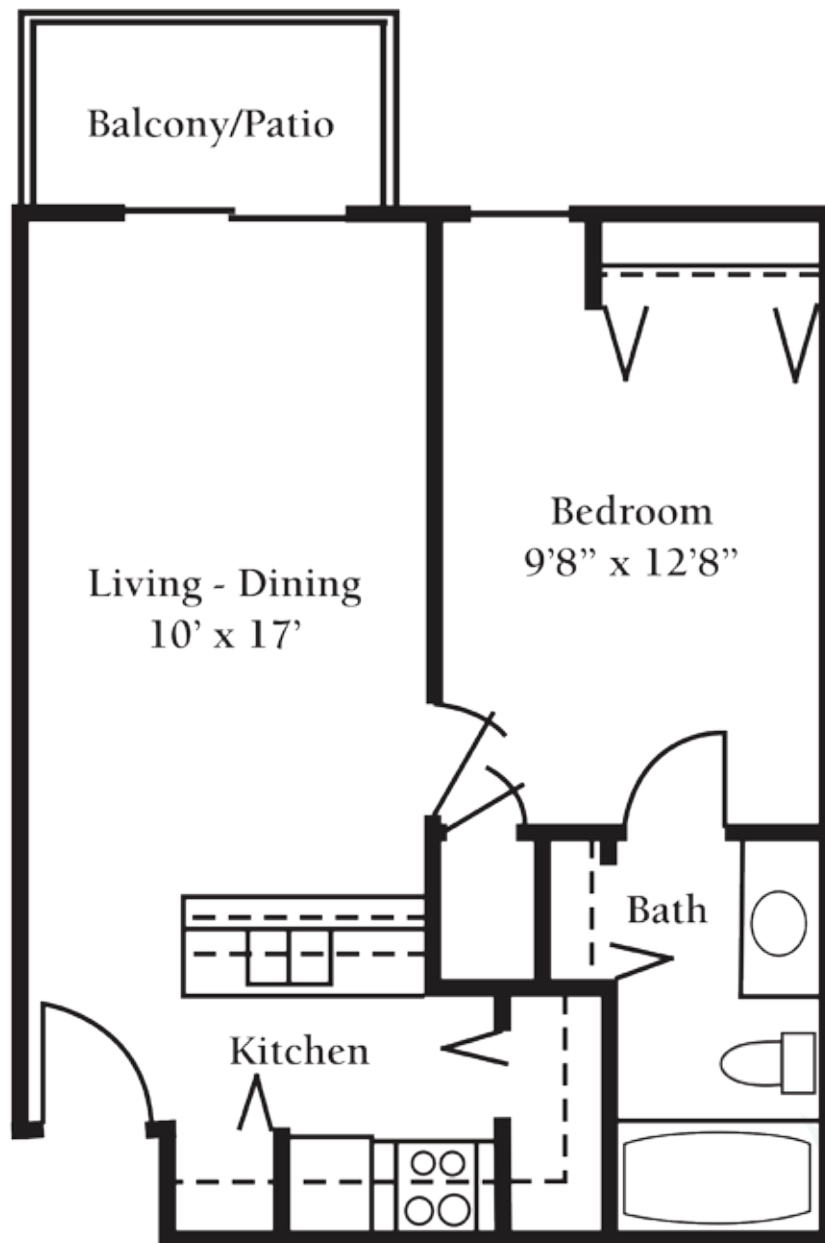

FLOOR PLANS

The Aspen

***Starting at \$2,000**

Studio

Approx. 337 sq. ft.

Floor plans may vary.

FLOOR PLANS

The Birch

One Bedroom
Approx. 497 sq. ft.

*Starting at \$1,400

Floor plans may vary.

FOXWOOD SPRINGS
SENIOR LIVING

FLOOR PLANS

The Chestnut

One Bedroom
Approx. 618 sq. ft.

*Starting at \$2,800

Floor plans may vary.

FOXWOOD SPRINGS
SENIOR LIVING

FLOOR PLANS

The Dogwood

*Starting at \$1,700

One Bedroom with Den
Approx. 674 sq. ft.

Floor plans may vary.

FLOOR PLANS

The Hickory

*Starting at \$2,200

One Bedroom with Den
Approx. 755 sq. ft.

Floor plans may vary.

FLOOR PLANS

The Lotus

* Starting at \$2,400

One Bedroom