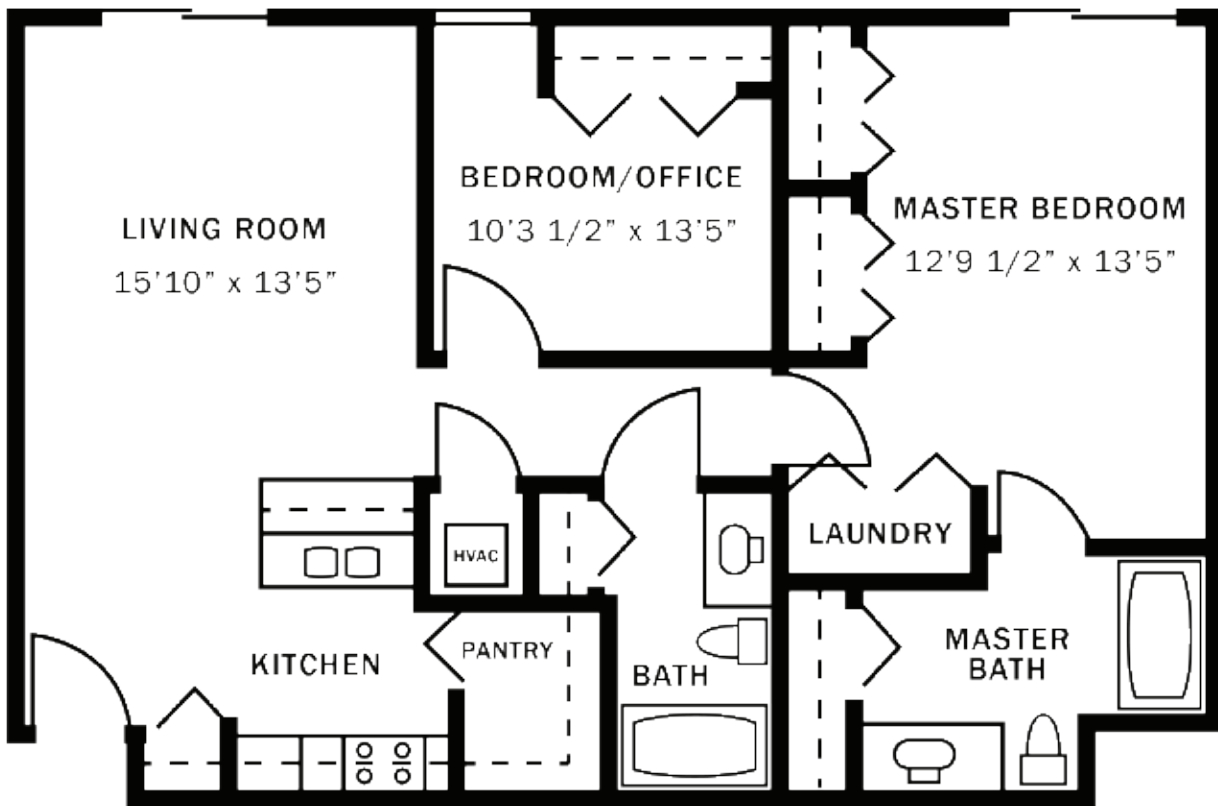

The Lilac

*Starting at \$2,400

Two Bedroom/One Bath
Approx. 905 sq. ft.

Floor plans may vary.

FLOOR PLANS

The Oak

* Starting at \$2,500

Two Bedroom/One Bath
Approx. 955 sq. ft.

Floor plans may vary.

FLOOR PLANS

The Magnolia

Two Bedroom/
Two Bath with Laundry
Approx. 955 sq. ft.

*Starting at \$2,500

Floor plans may vary.

FLOOR PLANS

The Maple

Two Bedroom/
Two Bath with Laundry
Approx. 955 sq. ft.

***Starting at \$2,500**

Floor plans may vary.

FLOOR PLANS

The Poplar

Two Bedroom/
Two Bath with Laundry
Approx. 994 sq. ft.

*** Starting at \$2,700**

Floor plans may vary.

*** Starting at \$2,700**

Floor plans may vary.

FLOOR PLANS

The Walnut

Two Bedroom/
Two Bath with Laundry
Approx. 1,292 sq. ft.

***Starting at \$3,000**

Floor plans may vary.