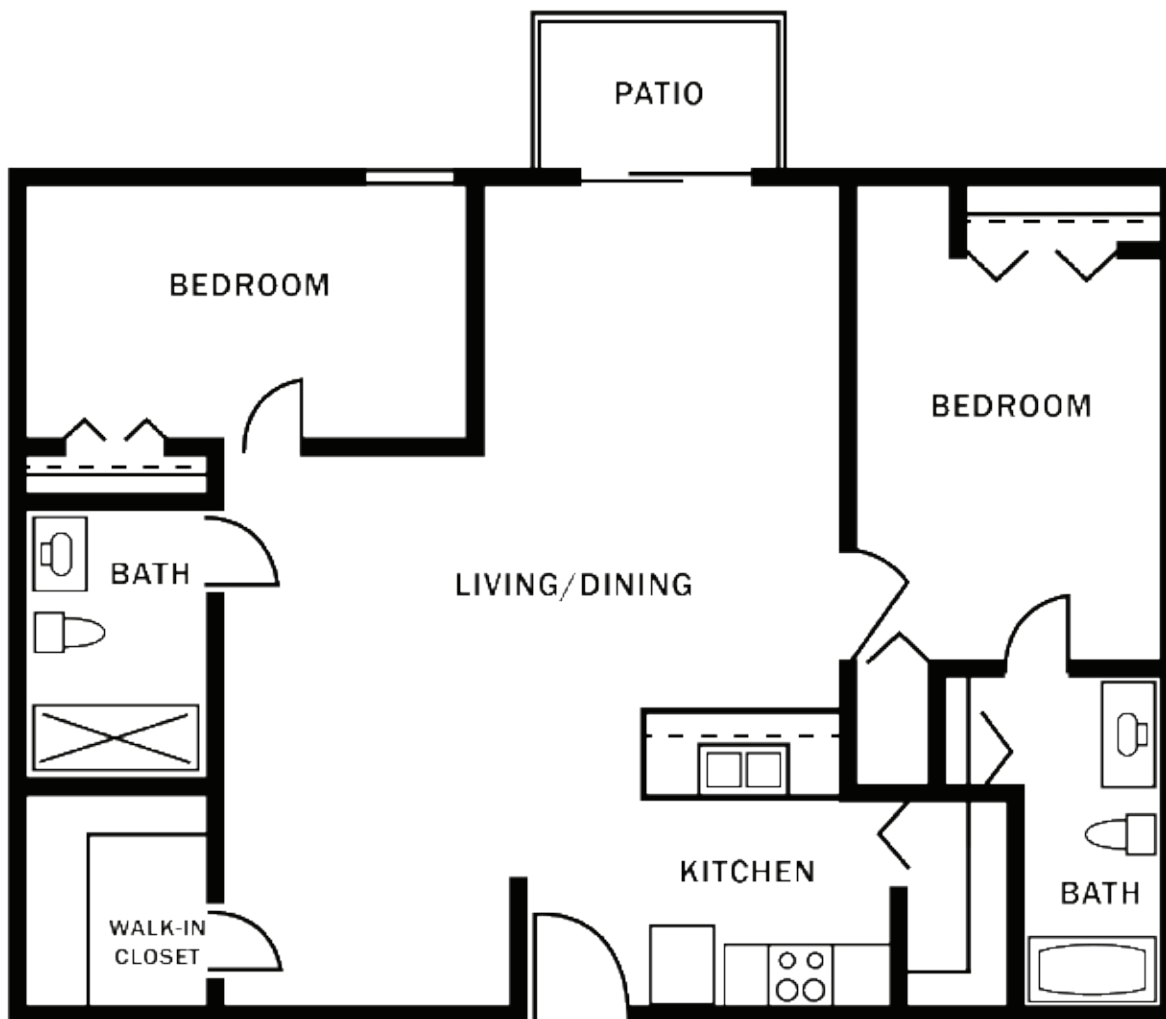

Floor plans may vary.

FOXWOOD SPRINGS
SENIOR LIVING

FLOOR PLANS

The Dogwood

*Starting at \$1,700

One Bedroom with Den
Approx. 674 sq. ft.

Floor plans may vary.

FLOOR PLANS

The Hickory

*Starting at \$2,200

One Bedroom with Den
Approx. 755 sq. ft.

Floor plans may vary.

FLOOR PLANS

The Lotus

* Starting at \$2,400

One Bedroom

Approx. 855 sq. ft.

Floor plans may vary.

FLOOR PLANS

The Juniper

* Starting at \$2,400

Two Bedroom/Two Bath
Approx. 855 sq. ft.

Floor plans may vary.

FLOOR PLANS

The Lilac

*Starting at \$2,400

Two Bedroom/One Bath
Approx. 905 sq. ft.

Floor plans may vary.

FLOOR PLANS

The Oak

* Starting at \$2,500

Two Bedroom/One Bath
Approx. 955 sq. ft.