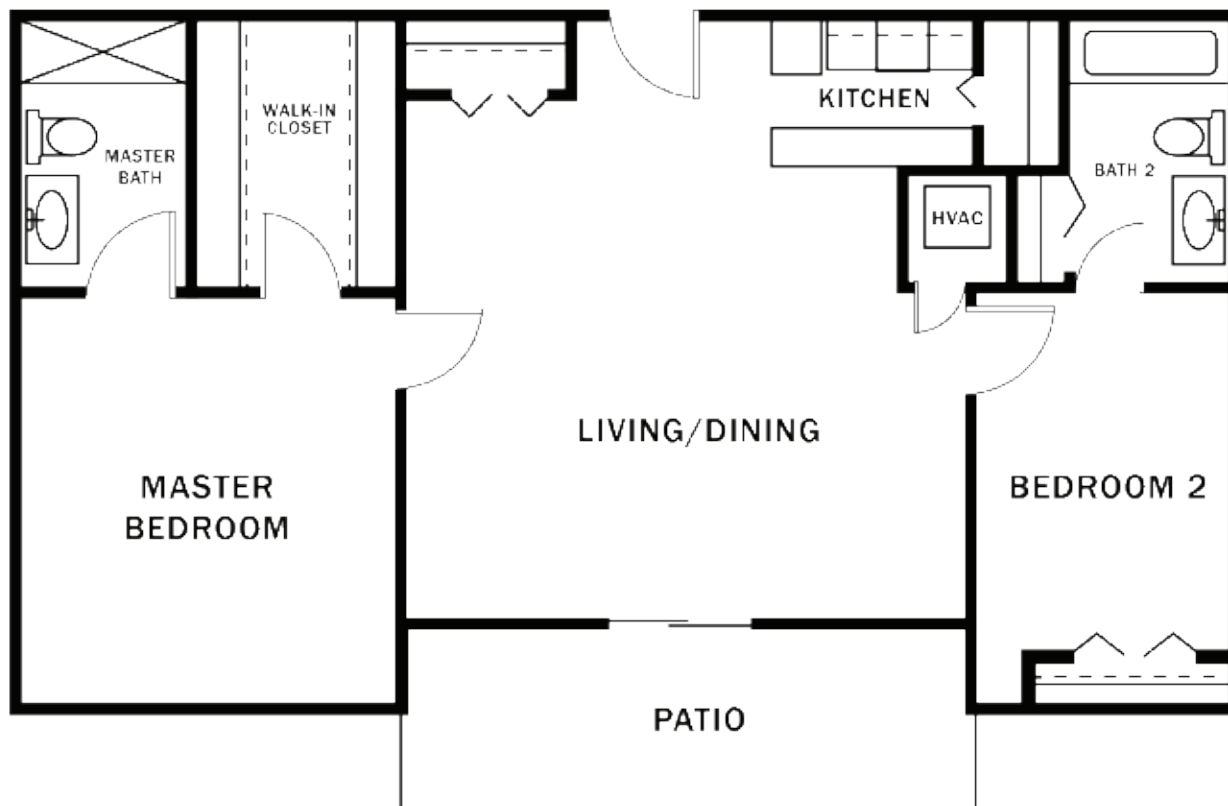

Floor plans may vary.

FLOOR PLANS

The Magnolia

Two Bedroom/
Two Bath with Laundry
Approx. 955 sq. ft.

*Starting at \$2,500

Floor plans may vary.

FLOOR PLANS

The Maple

Two Bedroom/
Two Bath with Laundry
Approx. 955 sq. ft.

***Starting at \$2,500**

Floor plans may vary.

FLOOR PLANS

The Poplar

Two Bedroom/
Two Bath with Laundry
Approx. 994 sq. ft.

*** Starting at \$2,700**

Floor plans may vary.

FLOOR PLANS

The Pine

Two Bedroom/Two Bath
Approx. 1,000 sq. ft.

***Starting at \$2,700**

Floor plans may vary.

FLOOR PLANS

The Redbud

Two Bedroom/
Two Bath with Laundry
Approx. 1,108sq. ft.

*** Starting at \$2,700**

Floor plans may vary.

FLOOR PLANS

The Walnut

Two Bedroom/
Two Bath with Laundry
Approx. 1,292 sq. ft.

***Starting at \$3,000**

Floor plans may vary.