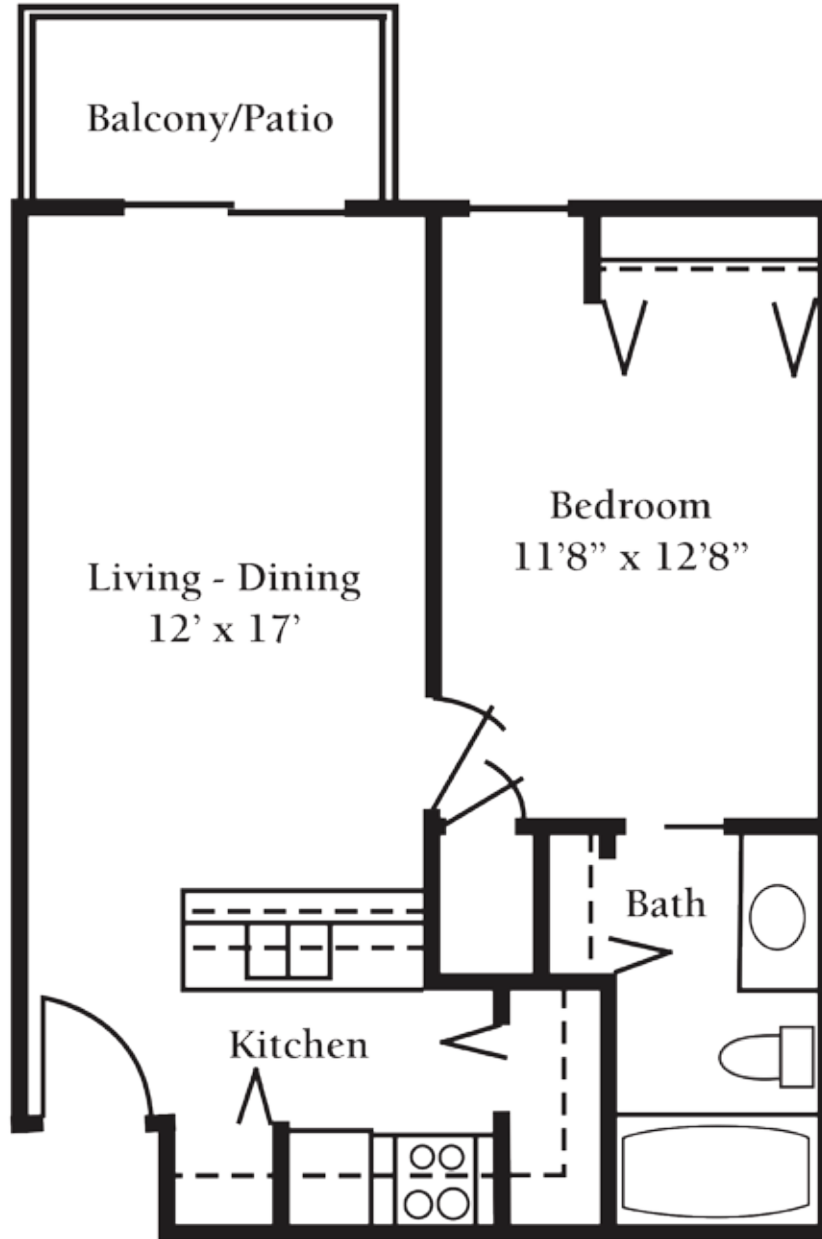

FLOOR PLANS

The Aspen

***Starting at \$2,000**

Studio

Approx. 337 sq. ft.

Floor plans may vary.

FLOOR PLANS

The Birch

One Bedroom
Approx. 497 sq. ft.

*Starting at \$1,400

Floor plans may vary.

FOXWOOD SPRINGS
SENIOR LIVING

FLOOR PLANS

The Chestnut

One Bedroom
Approx. 618 sq. ft.

*Starting at \$2,800

Floor plans may vary.

FOXWOOD SPRINGS
SENIOR LIVING

FLOOR PLANS

The Dogwood

*Starting at \$1,700

One Bedroom with Den
Approx. 674 sq. ft.

Floor plans may vary.

FLOOR PLANS

The Hickory

*Starting at \$2,200

One Bedroom with Den
Approx. 755 sq. ft.

Floor plans may vary.

FLOOR PLANS

The Lotus

* Starting at \$2,400

One Bedroom