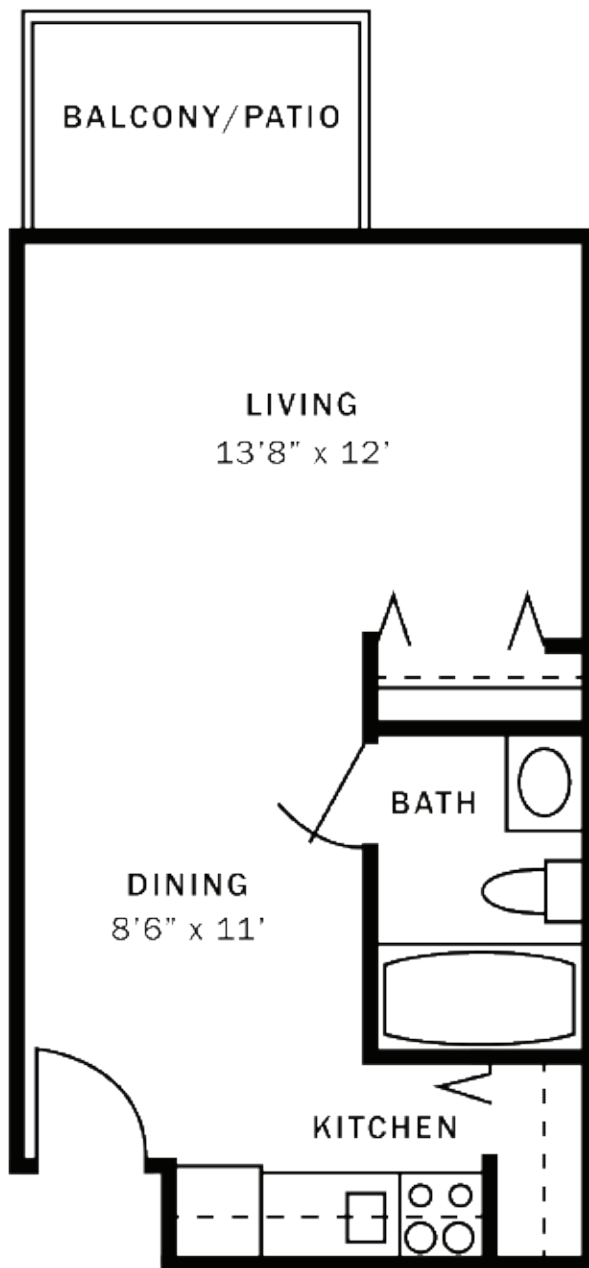

FLOOR PLANS

The Aspen

***Starting at \$2,000**

Studio

Approx. 337 sq. ft.

Floor plans may vary.

FLOOR PLANS

The Birch

One Bedroom
Approx. 497 sq. ft.

*Starting at \$1,400

Floor plans may vary.

FOXWOOD SPRINGS
SENIOR LIVING

FLOOR PLANS

The Chestnut

One Bedroom
Approx. 618 sq. ft.

*Starting at \$2,800

Floor plans may vary.

FOXWOOD SPRINGS
SENIOR LIVING

FLOOR PLANS

The Dogwood

*Starting at \$1,700

One Bedroom with Den
Approx. 674 sq. ft.

Floor plans may vary.

FLOOR PLANS

The Hickory

*Starting at \$2,200

One Bedroom with Den
Approx. 755 sq. ft.

Floor plans may vary.

FLOOR PLANS

The Lotus

* Starting at \$2,400

One Bedroom