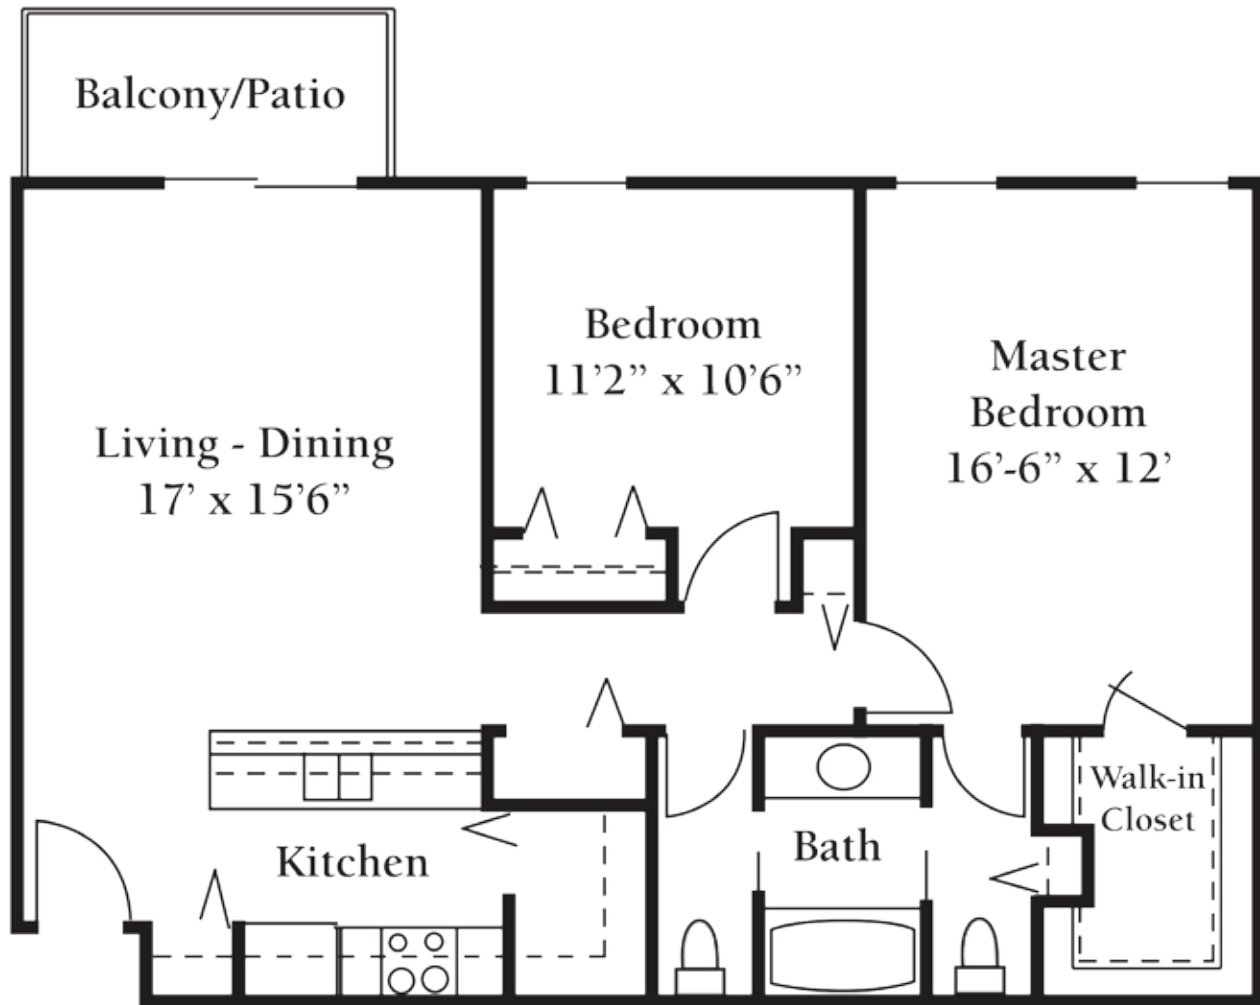

Approx. 855 sq. ft.

Floor plans may vary.

FLOOR PLANS

The Juniper

* Starting at \$2,400

Two Bedroom/Two Bath
Approx. 855 sq. ft.

Floor plans may vary.

FLOOR PLANS

The Lilac

*Starting at \$2,400

Two Bedroom/One Bath
Approx. 905 sq. ft.

Floor plans may vary.

FLOOR PLANS

The Oak

* Starting at \$2,500

Two Bedroom/One Bath
Approx. 955 sq. ft.

Floor plans may vary.

FLOOR PLANS

The Magnolia

Two Bedroom/
Two Bath with Laundry
Approx. 955 sq. ft.

*Starting at \$2,500

Floor plans may vary.

FLOOR PLANS

The Maple

Two Bedroom/
Two Bath with Laundry
Approx. 955 sq. ft.

***Starting at \$2,500**

Floor plans may vary.

FLOOR PLANS

The Poplar

Two Bedroom/
Two Bath with Laundry
Approx. 994 sq. ft.

*** Starting at \$2,700**

Floor plans may vary.