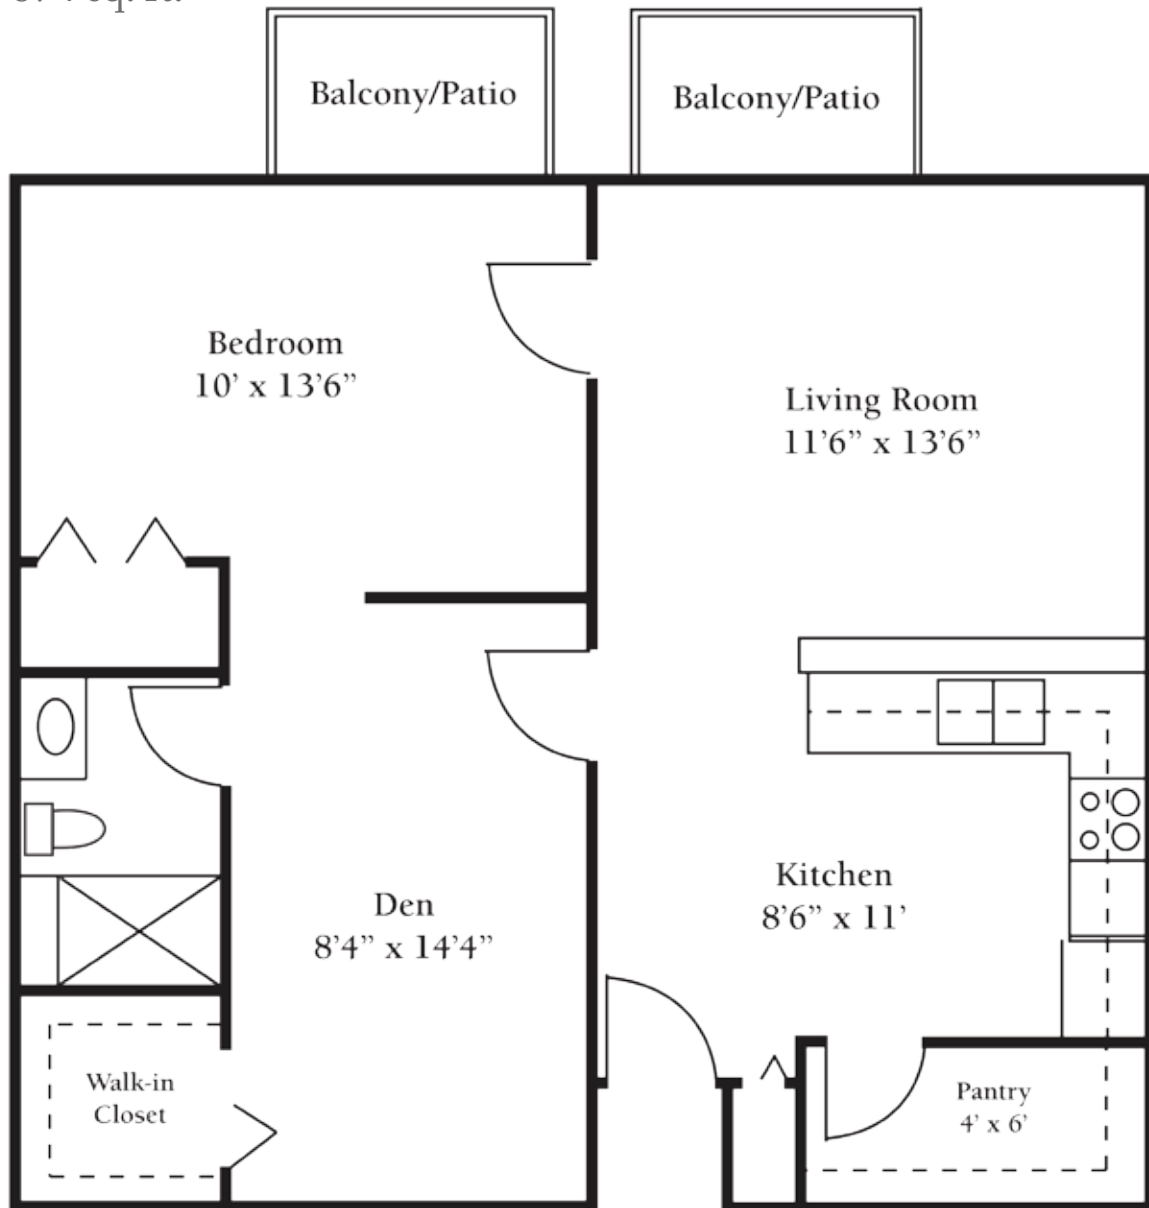

One Bedroom
Approx. 497 sq. ft.

*Starting at \$1,400

Floor plans may vary.

FOXWOOD SPRINGS
SENIOR LIVING

FLOOR PLANS

The Chestnut

One Bedroom
Approx. 618 sq. ft.

*Starting at \$2,800

Floor plans may vary.

FOXWOOD SPRINGS
SENIOR LIVING

FLOOR PLANS

The Dogwood

*Starting at \$1,700

One Bedroom with Den
Approx. 674 sq. ft.

Floor plans may vary.

FLOOR PLANS

The Hickory

*Starting at \$2,200

One Bedroom with Den
Approx. 755 sq. ft.

Floor plans may vary.

FLOOR PLANS

The Lotus

* Starting at \$2,400

One Bedroom

*** Starting at \$2,700**

Floor plans may vary.

FLOOR PLANS

The Walnut

Two Bedroom/
Two Bath with Laundry
Approx. 1,292 sq. ft.

***Starting at \$3,000**

Floor plans may vary.