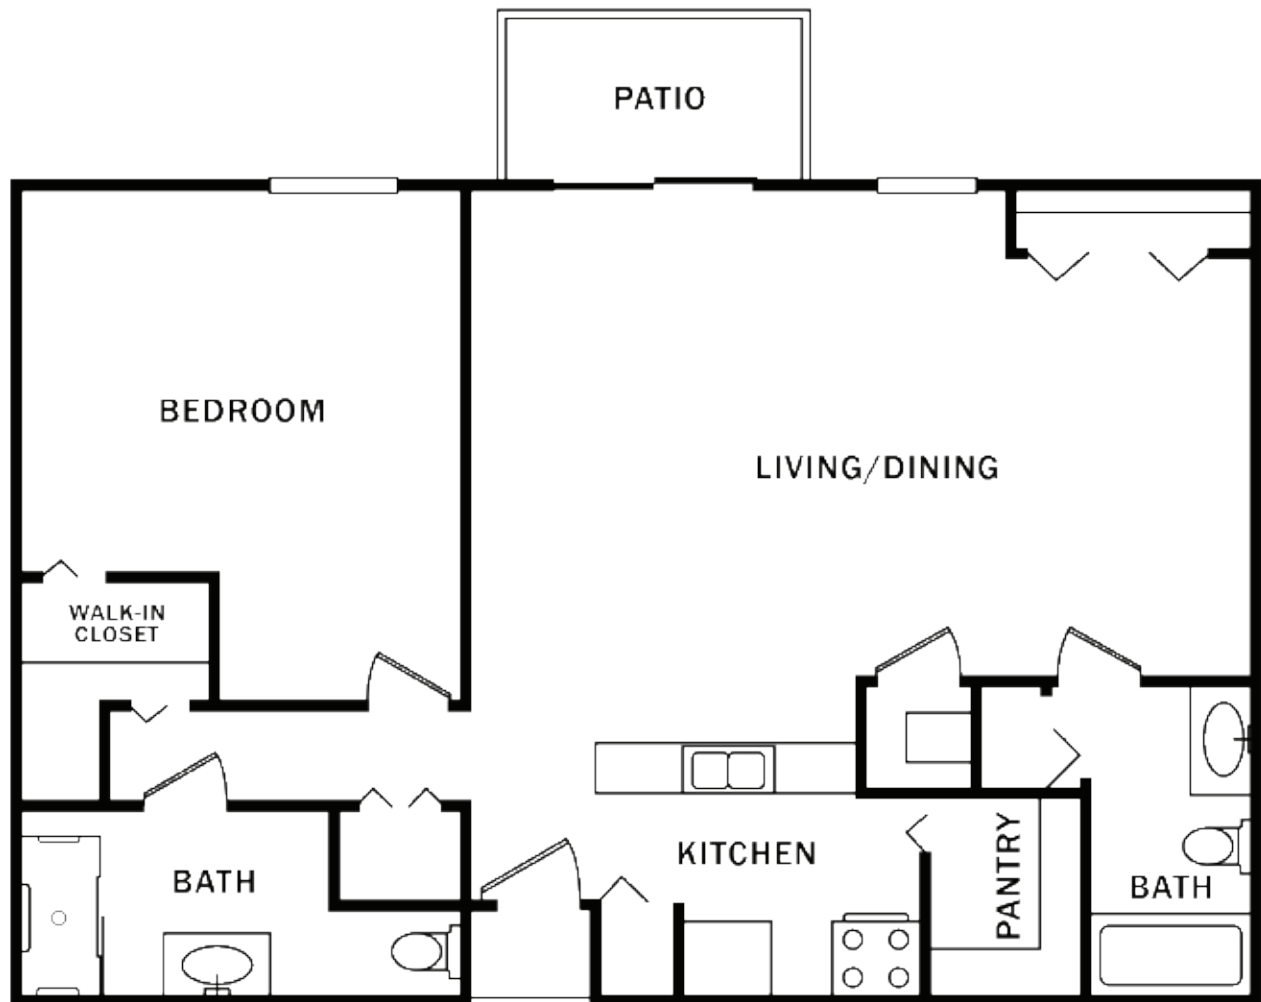

Floor plans may vary.

FOXWOOD SPRINGS
SENIOR LIVING

FLOOR PLANS

The Dogwood

*Starting at \$1,700

One Bedroom with Den
Approx. 674 sq. ft.

Floor plans may vary.

FLOOR PLANS

The Hickory

*Starting at \$2,200

One Bedroom with Den
Approx. 755 sq. ft.

Floor plans may vary.

FLOOR PLANS

The Lotus

* Starting at \$2,400

One Bedroom

Approx. 855 sq. ft.

Floor plans may vary.

FLOOR PLANS

The Juniper

* Starting at \$2,400

Two Bedroom/Two Bath
Approx. 855 sq. ft.

Floor plans may vary.

FLOOR PLANS

The Lilac

*Starting at \$2,400

Two Bedroom/One Bath
Approx. 905 sq. ft.

Floor plans may vary.

FLOOR PLANS

The Oak

* Starting at \$2,500

Two Bedroom/One Bath
Approx. 955 sq. ft.