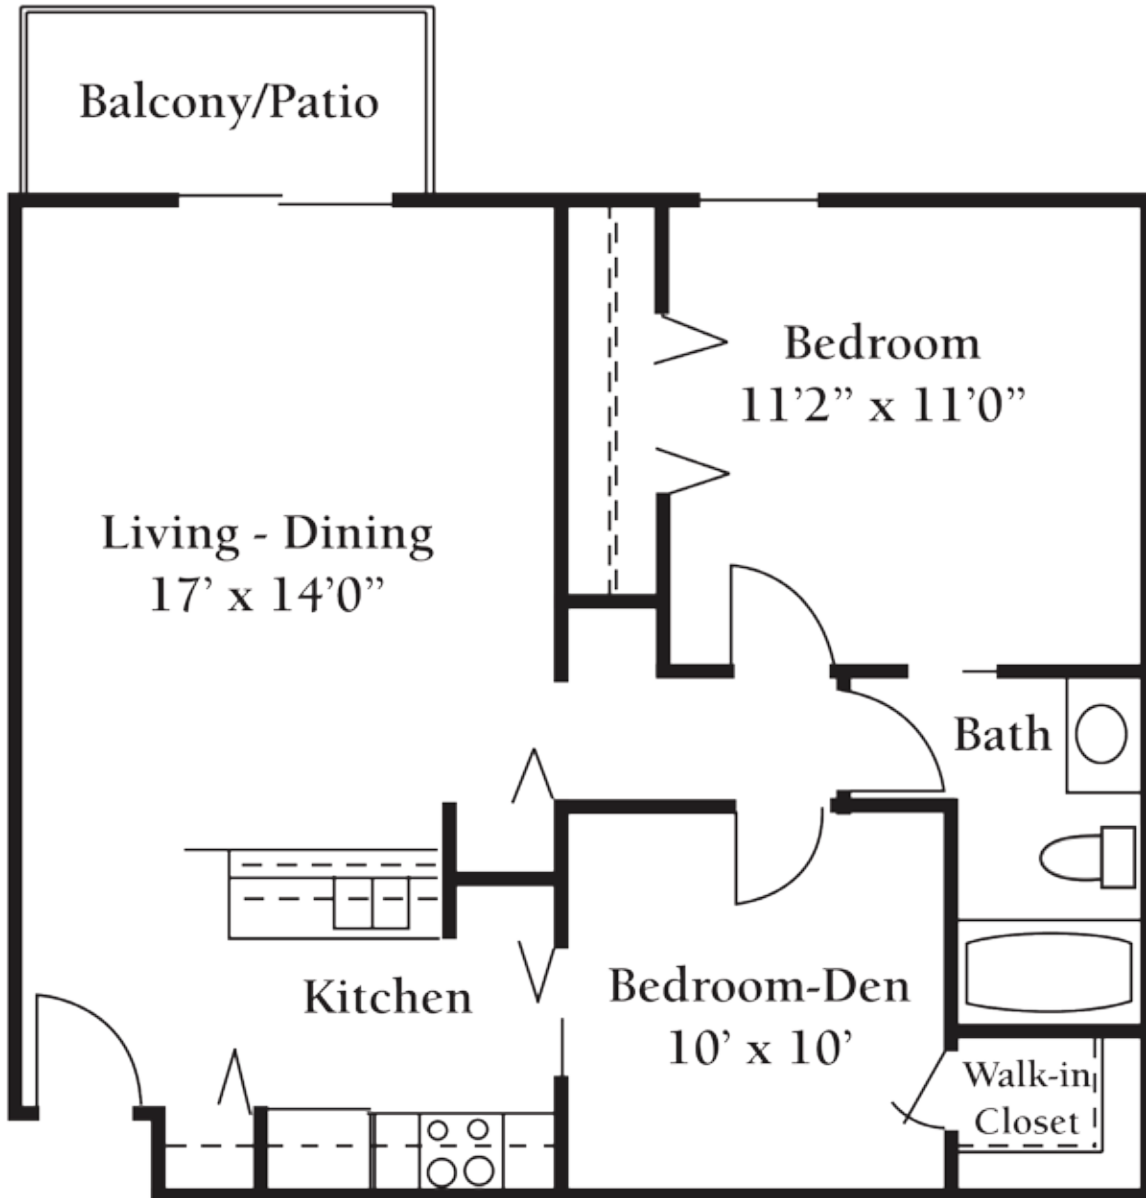

One Bedroom
Approx. 497 sq. ft.

*Starting at \$1,400

Floor plans may vary.

FOXWOOD SPRINGS
SENIOR LIVING

FLOOR PLANS

The Chestnut

One Bedroom
Approx. 618 sq. ft.

*Starting at \$2,800

Floor plans may vary.

FOXWOOD SPRINGS
SENIOR LIVING

FLOOR PLANS

The Dogwood

*Starting at \$1,700

One Bedroom with Den
Approx. 674 sq. ft.

Floor plans may vary.

FLOOR PLANS

The Hickory

*Starting at \$2,200

One Bedroom with Den
Approx. 755 sq. ft.

Floor plans may vary.

FLOOR PLANS

The Lotus

* Starting at \$2,400

One Bedroom

*** Starting at \$2,700**

Floor plans may vary.

FLOOR PLANS

The Walnut

Two Bedroom/
Two Bath with Laundry
Approx. 1,292 sq. ft.

***Starting at \$3,000**

Floor plans may vary.