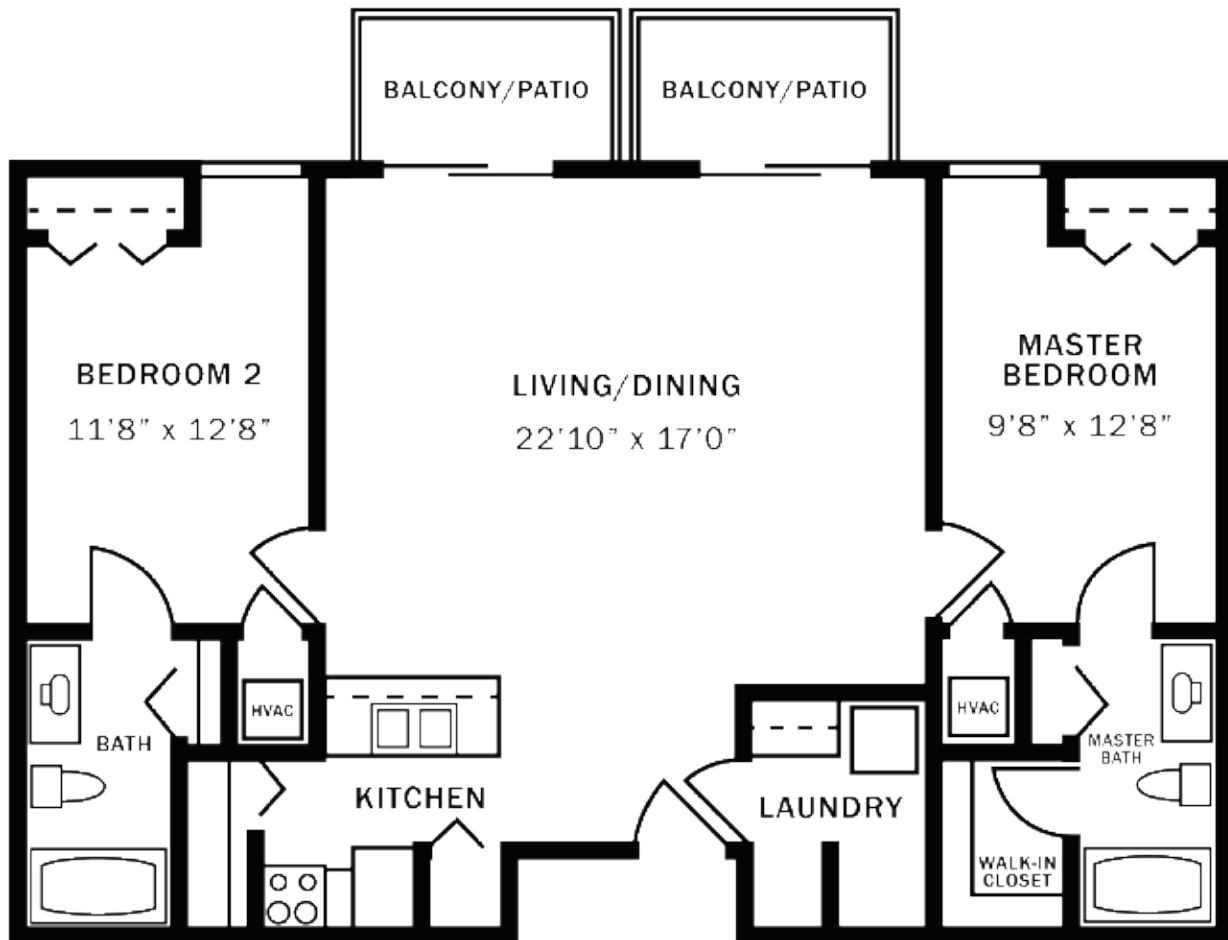

Floor plans may vary.

FLOOR PLANS

The Magnolia

Two Bedroom/
Two Bath with Laundry
Approx. 955 sq. ft.

*Starting at \$2,500

Floor plans may vary.

FLOOR PLANS

The Maple

Two Bedroom/
Two Bath with Laundry
Approx. 955 sq. ft.

***Starting at \$2,500**

Floor plans may vary.

FLOOR PLANS

The Poplar

Two Bedroom/
Two Bath with Laundry
Approx. 994 sq. ft.

*** Starting at \$2,700**

Floor plans may vary.

FLOOR PLANS

The Pine

Two Bedroom/Two Bath
Approx. 1,000 sq. ft.

***Starting at \$2,700**

Floor plans may vary.

FLOOR PLANS

The Redbud

Two Bedroom/
Two Bath with Laundry
Approx. 1,108sq. ft.

*** Starting at \$2,700**

Floor plans may vary.

FLOOR PLANS

The Walnut

Two Bedroom/
Two Bath with Laundry
Approx. 1,292 sq. ft.

***Starting at \$3,000**

Floor plans may vary.