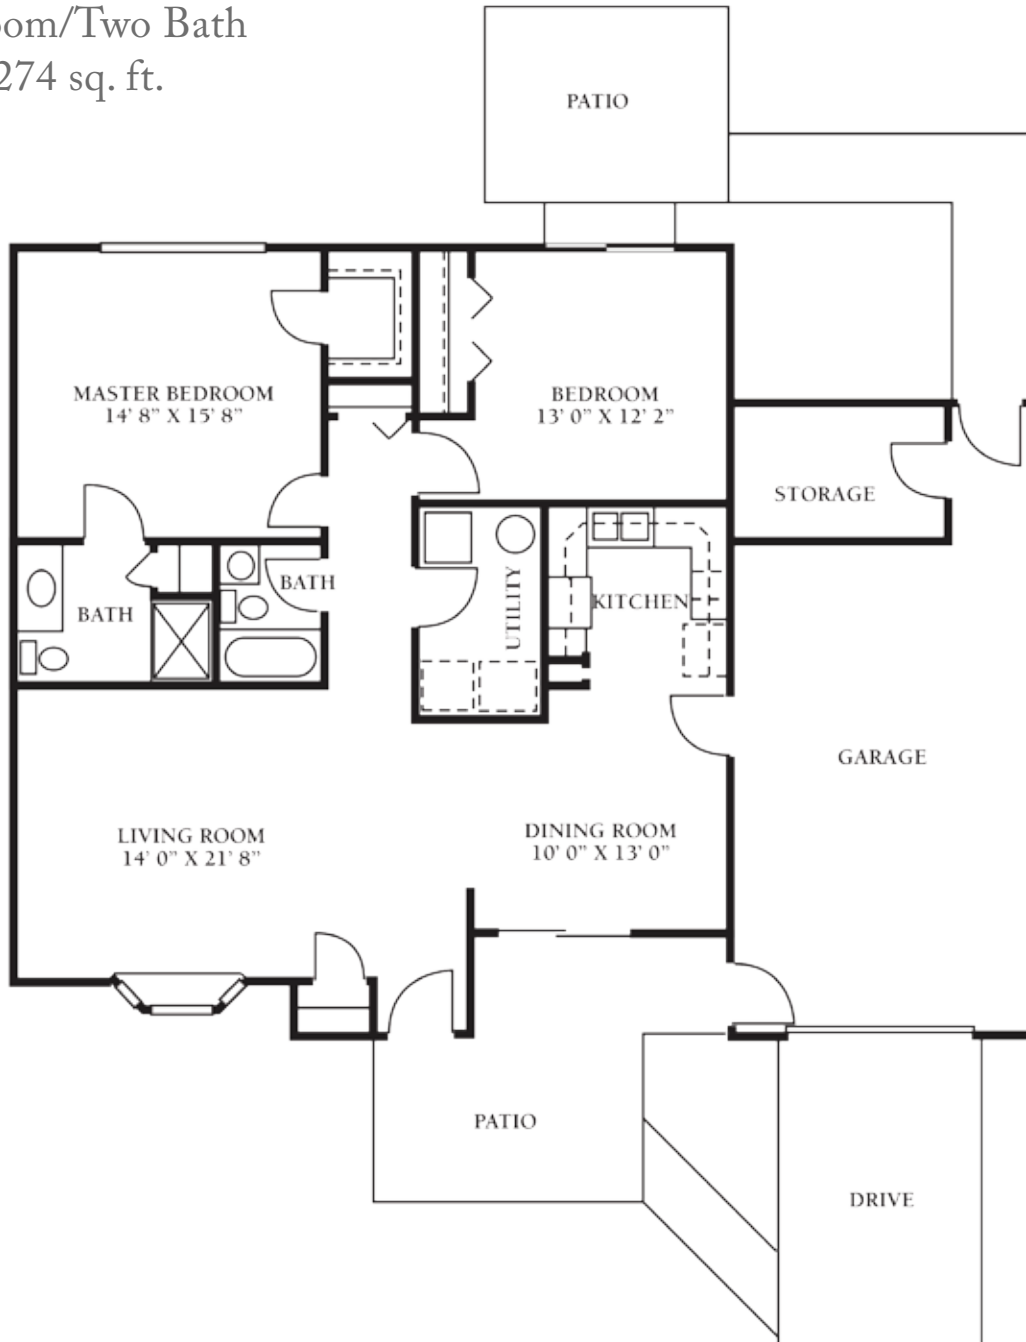

FLOOR PLANS

Lady Dean

*Starting at $2,800

Two Bedroom/Two Bath
Approx. 1,274 sq. ft.

Floor plans may vary.