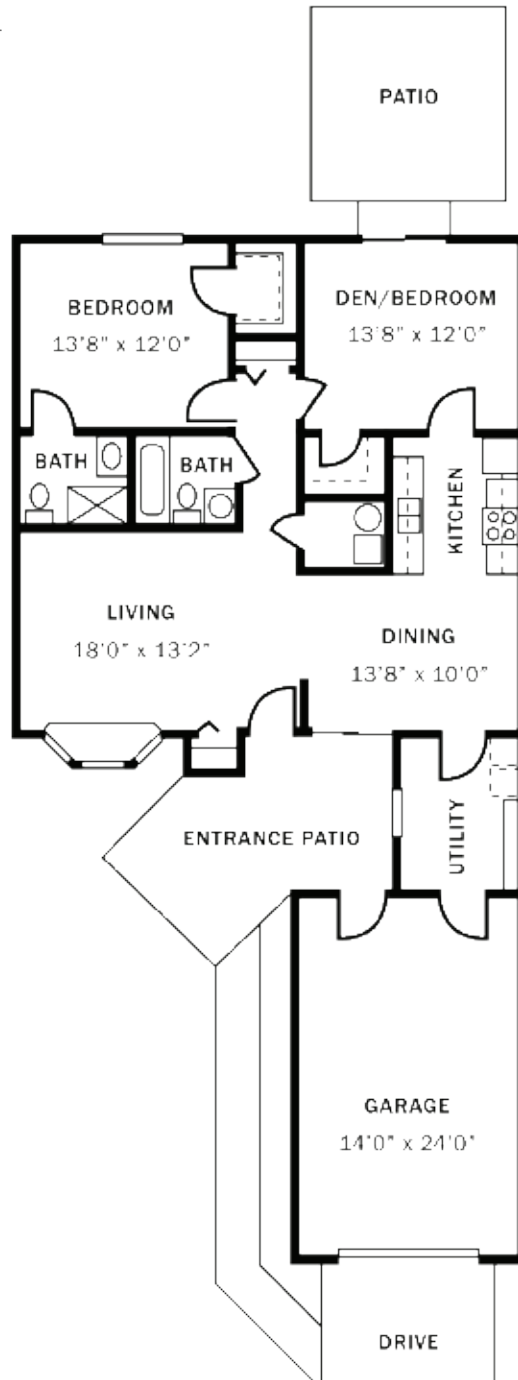

FLOOR PLANS

Lady Ruth

Two Bedroom/Two Bath
Approx. 1,106 sq. ft.

*Starting at $2,500

Floor plans may vary.