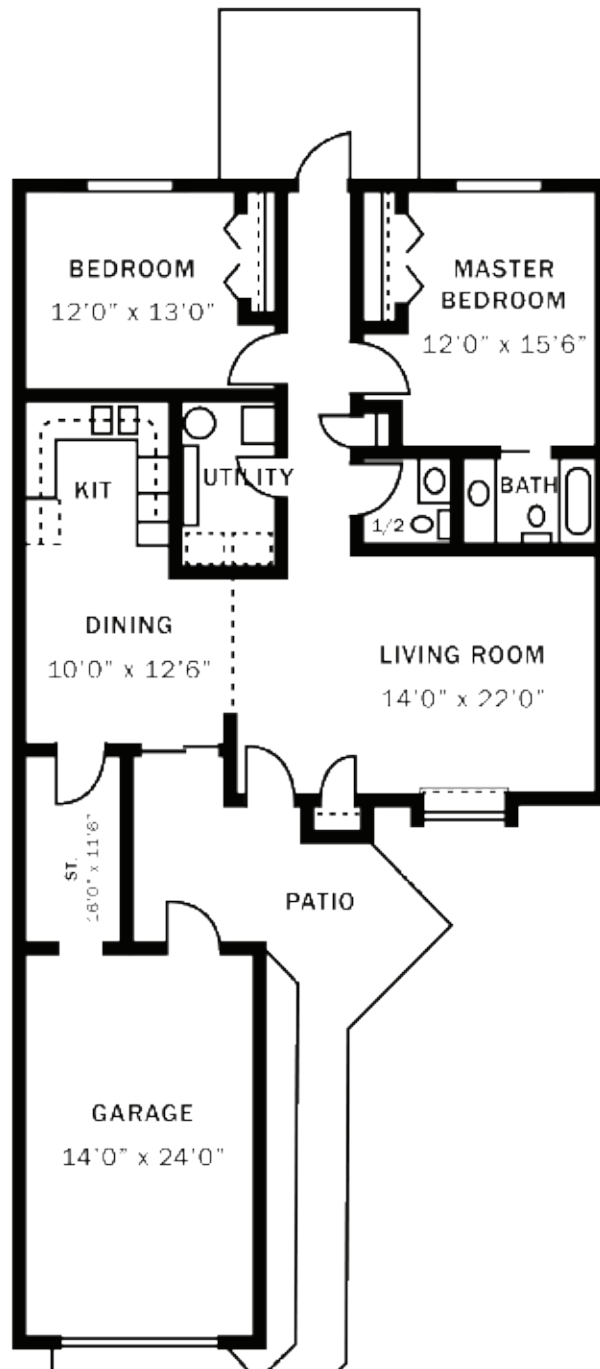

# FLOOR PLANS

## Sir James

*\*Starting at \$2,800*

Two Bedroom/Two Bath  
Approx. 1,230 sq. ft.

*Floor plans may vary.*

## Sir Richard

Two Bedroom/  
One and a half Bath  
Approx. 1,258 sq. ft.

*\*Starting at \$2,700*

*Floor plans may vary.*