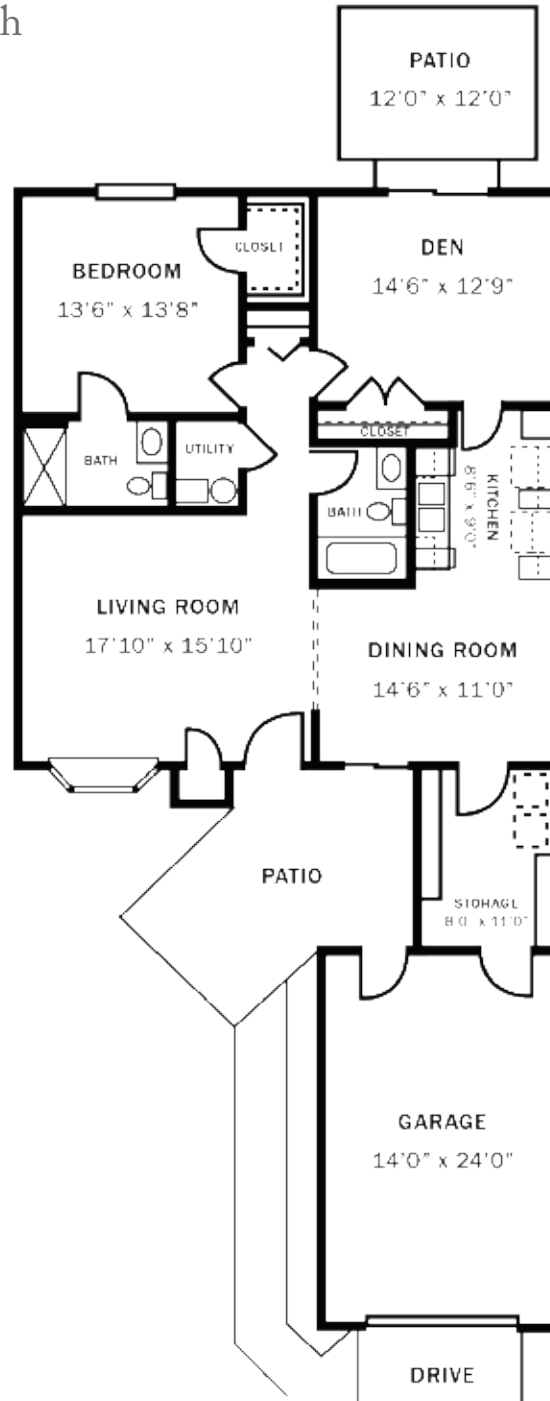

FLOOR PLANS

Sir James

*Starting at $2,800

Two Bedroom/Two Bath
Approx. 1,230 sq. ft.

Floor plans may vary.