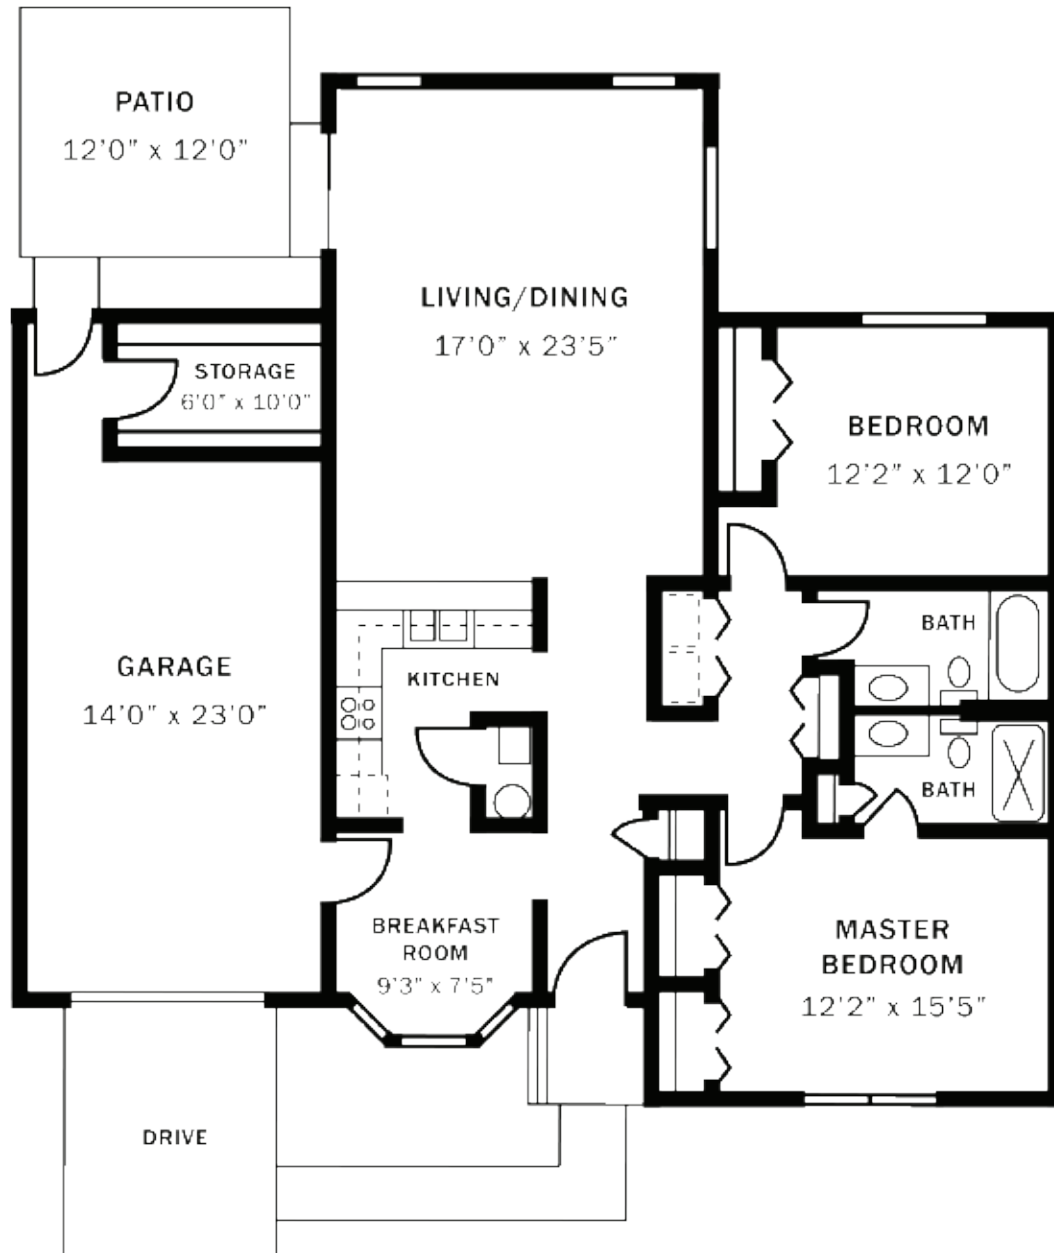

FLOOR PLANS

Sir Phillip

*Starting at $2,800

Two Bedroom/
Two Bath
Approx.
1,343 sq. ft.

Floor plans may vary.