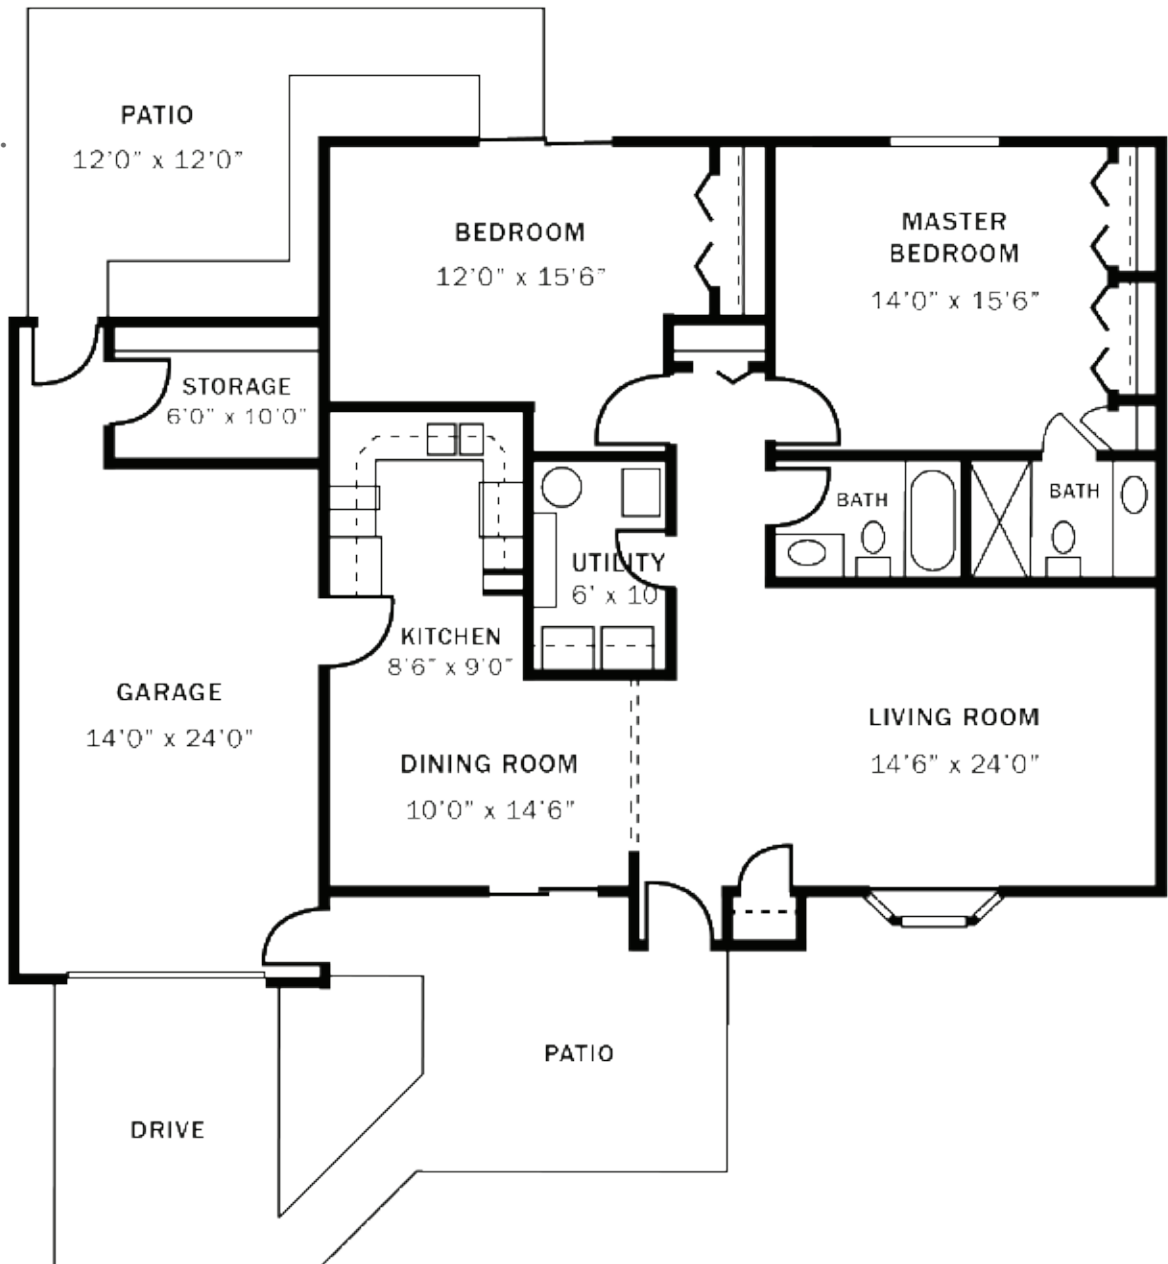

FLOOR PLANS

Sir Henry

Two Bedroom/
Two Bath
Approx.
1,434 sq. ft.

*Starting at $3,000

Floor plans may vary.