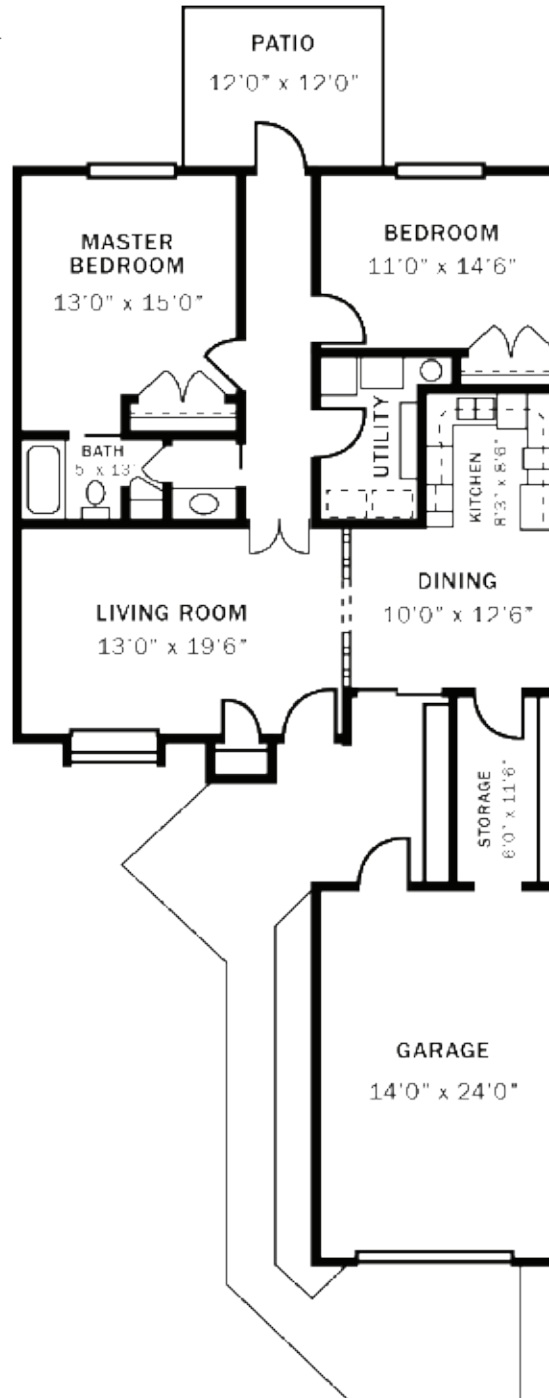

FLOOR PLANS

Sir Thomas

Two Bedroom/One Bath
Approx. 1,128 sq. ft.

*Starting at $2,400

Floor plans may vary.