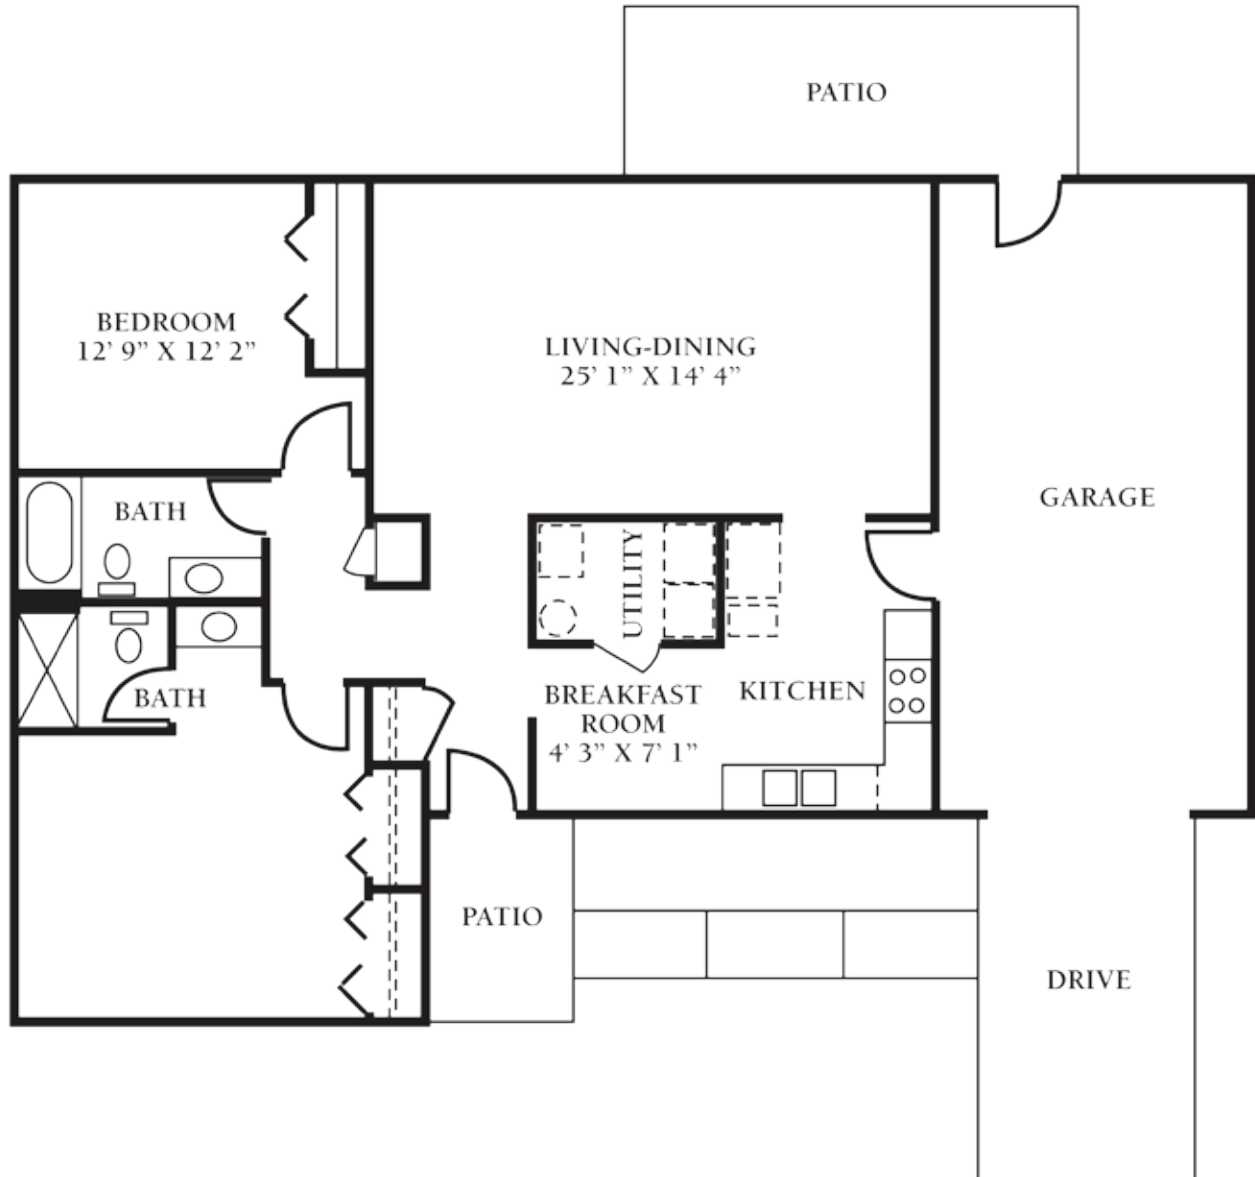

FLOOR PLANS

Sir William

*Starting at $2,800

Two Bedroom/Two Bath
Approx. 1,330 sq. ft.

Floor plans may vary.