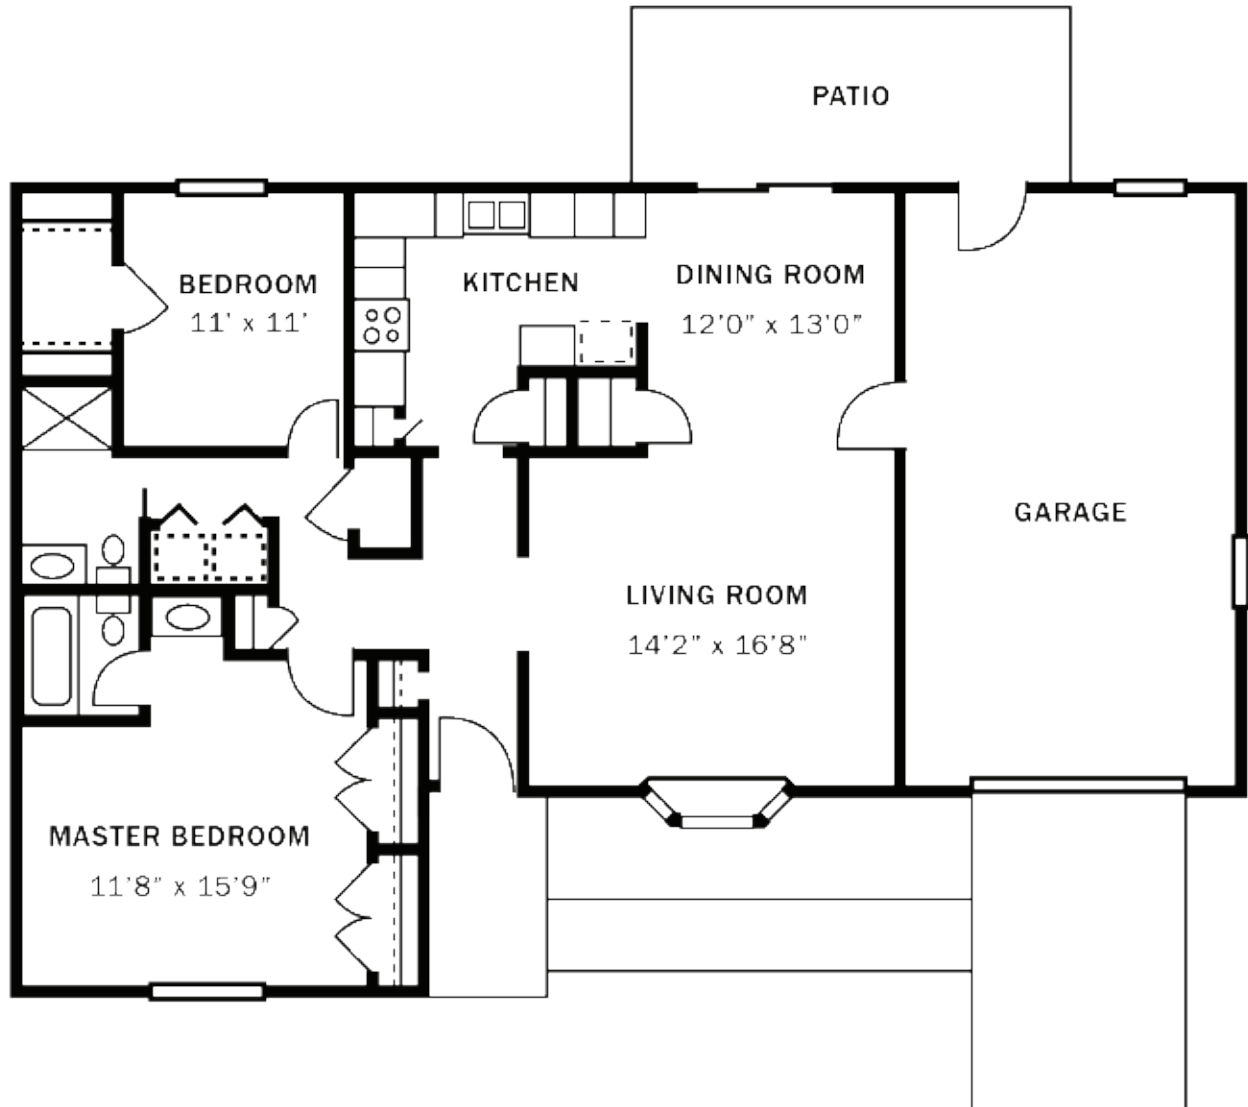

FLOOR PLANS

Lady Lee

*Starting at $2,800

Two Bedroom/Two Bath
Approx. 1,302 sq. ft.

Floor plans may vary.