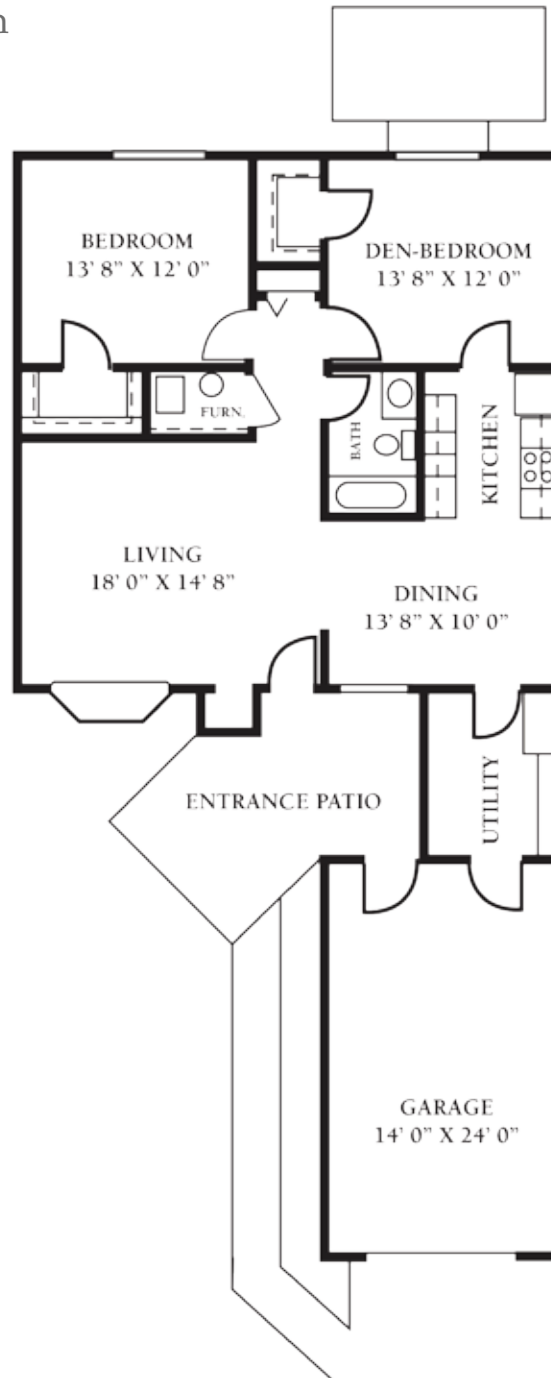

FLOOR PLANS

Lady Merle

*Starting at $2,500

Two Bedroom/One Bath
Approx. 1,106 sq. ft.

Floor plans may vary.