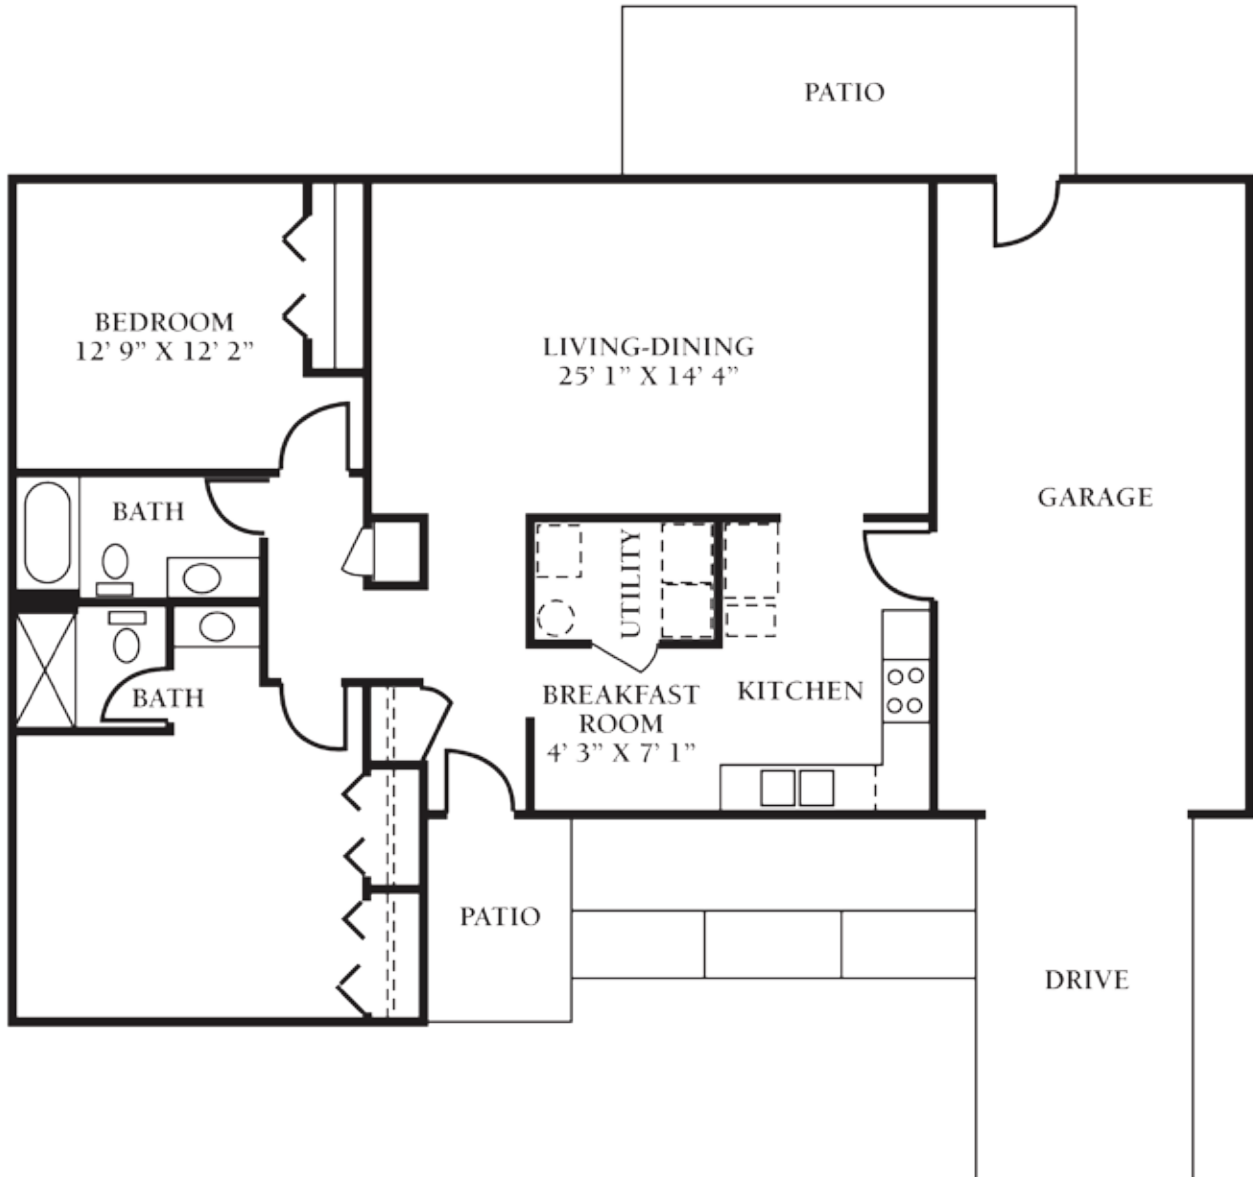

Two Bedroom/
One and a half Bath
Approx. 1,258 sq. ft.

**Starting at \$2,700*

Lady Dean

**Starting at \$2,800*

Two Bedroom/Two Bath
Approx. 1,274 sq. ft.

Lady Lee

**Starting at \$2,800*

Two Bedroom/Two Bath
Approx. 1,302 sq. ft.

Sir William

**Starting at \$2,800*

Two Bedroom/Two Bath
Approx. 1,330 sq. ft.

Sir Phillip

**Starting at \$2,800*

Two Bedroom/
Two Bath
Approx.
1,343 sq. ft.

Sir Henry

**Starting at \$3,000*