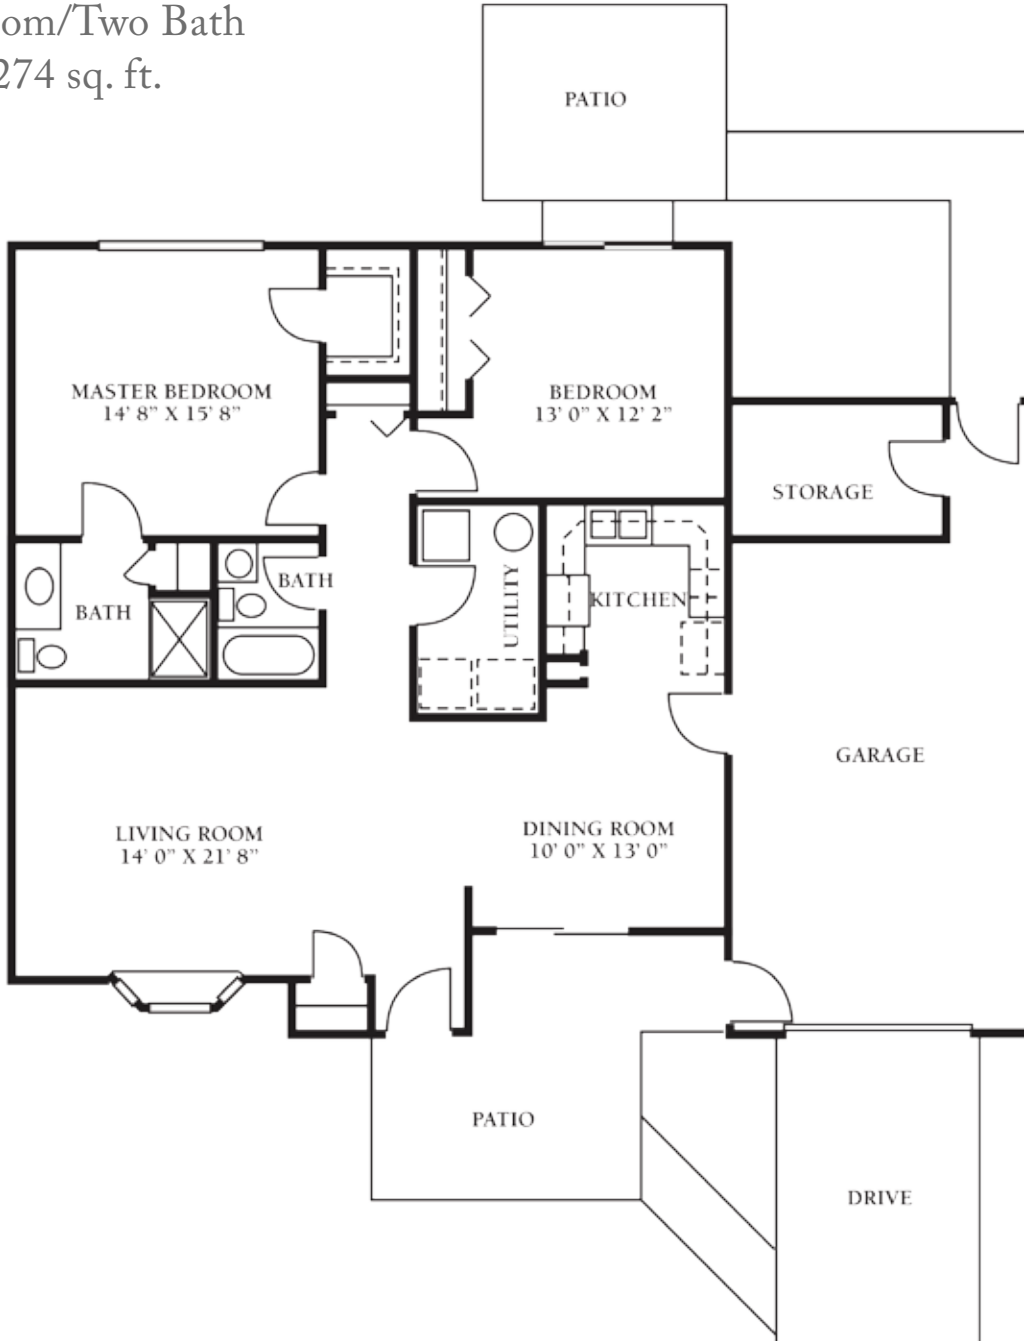

Lady Wynn

**Starting at \$2,300*

One Bedroom/
One Bath
Approx. 834 sq. ft.

Lady Merle

**Starting at \$2,500*

Two Bedroom/One Bath
Approx. 1,106 sq. ft.

Lady Ruth

**Starting at \$2,500*

Two Bedroom/
One and a half Bath
Approx. 1,258 sq. ft.

**Starting at \$2,700*

Lady Dean

**Starting at \$2,800*

Two Bedroom/Two Bath
Approx. 1,274 sq. ft.

Lady Lee

**Starting at \$2,800*

Two Bedroom/Two Bath
Approx. 1,302 sq. ft.

Sir William

**Starting at \$2,800*

Two Bedroom/Two Bath
Approx. 1,330 sq. ft.

Sir Phillip

**Starting at \$2,800*

Two Bedroom/
Two Bath
Approx.
1,343 sq. ft.

Sir Henry

**Starting at \$3,000*

Two Bedroom/
Two Bath
Approx.
1,434 sq. ft.