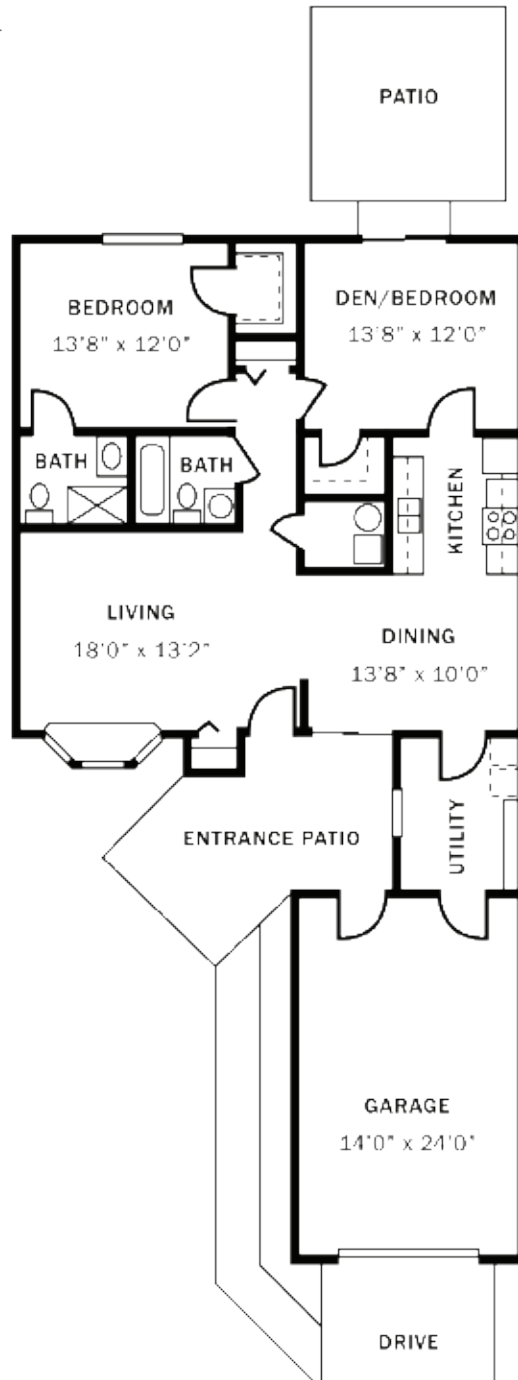

Lady Wynn

**Starting at \$2,300*

One Bedroom/
One Bath
Approx. 834 sq. ft.

Lady Merle

**Starting at \$2,500*

Two Bedroom/One Bath
Approx. 1,106 sq. ft.

Lady Ruth

**Starting at \$2,500*

Two Bedroom/Two Bath
Approx. 1,106 sq. ft.

Sir Thomas

Two Bedroom/One Bath
Approx. 1,128 sq. ft.

**Starting at \$2,400*

Sir James

**Starting at \$2,800*

Two Bedroom/Two Bath
Approx. 1,230 sq. ft.

Sir Richard

Two Bedroom/
One and a half Bath
Approx. 1,258 sq. ft.

**Starting at \$2,700*

Lady Dean

**Starting at \$2,800*

Two Bedroom/Two Bath
Approx. 1,274 sq. ft.

Lady Lee

**Starting at \$2,800*

Two Bedroom/Two Bath
Approx. 1,302 sq. ft.

Sir William

**Starting at \$2,800*

Two Bedroom/Two Bath
Approx. 1,330 sq. ft.

Sir Phillip

**Starting at \$2,800*

Two Bedroom/
Two Bath
Approx.
1,343 sq. ft.

Sir Henry

**Starting at \$3,000*