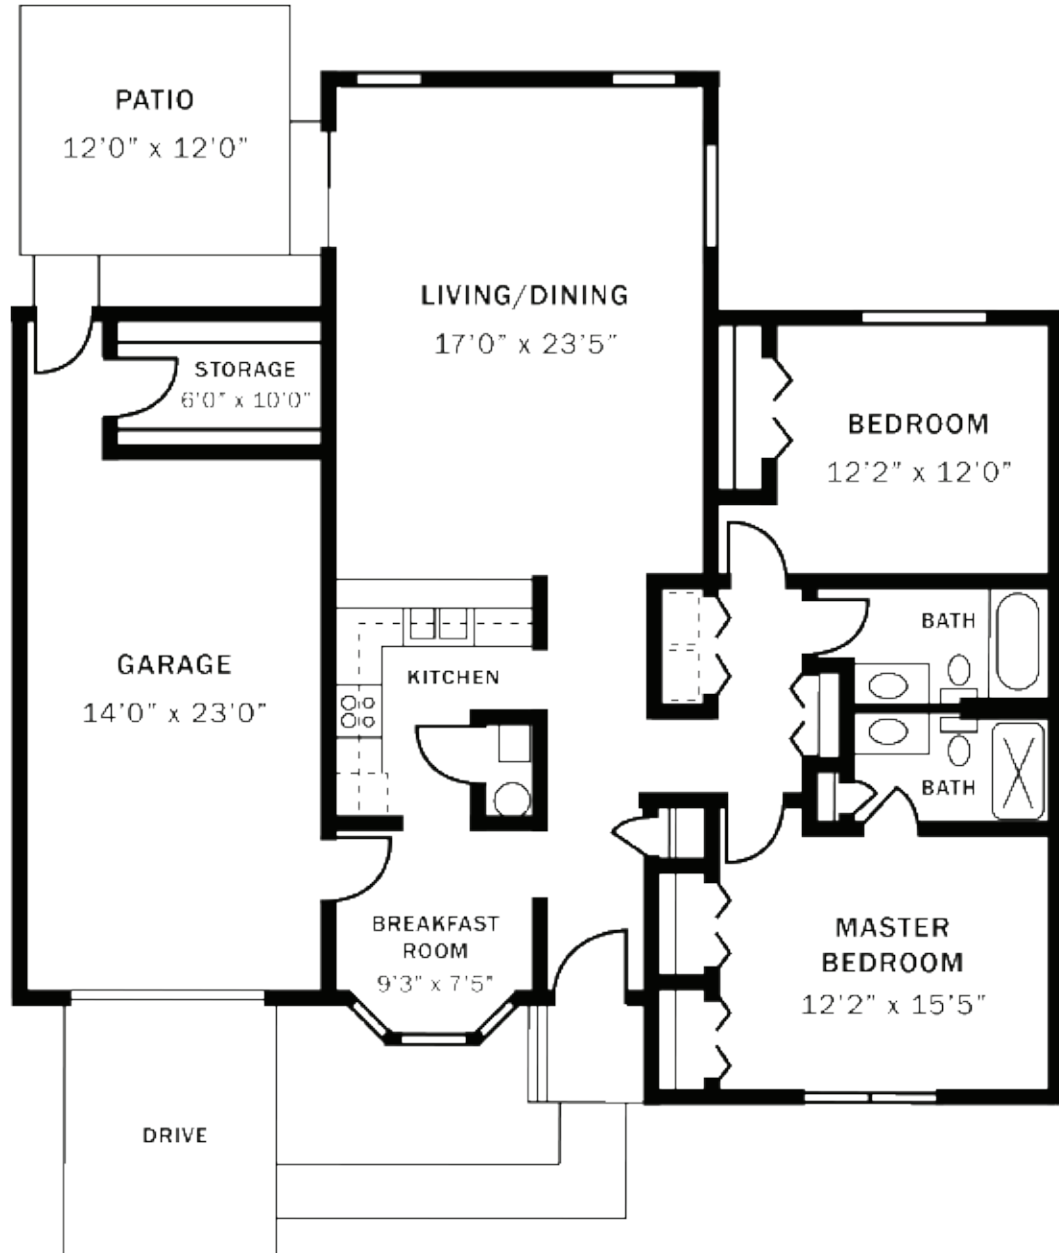

Lady Wynn

**Starting at \$2,300*

One Bedroom/
One Bath
Approx. 834 sq. ft.

Lady Merle

**Starting at \$2,500*

Two Bedroom/One Bath
Approx. 1,106 sq. ft.

Lady Ruth

**Starting at \$2,500*

Two Bedroom/
One and a half Bath
Approx. 1,258 sq. ft.

**Starting at \$2,700*

Lady Dean

**Starting at \$2,800*

Two Bedroom/Two Bath
Approx. 1,274 sq. ft.

Lady Lee

**Starting at \$2,800*

Two Bedroom/Two Bath
Approx. 1,302 sq. ft.

Sir William

**Starting at \$2,800*

Two Bedroom/Two Bath
Approx. 1,330 sq. ft.

Sir Phillip

**Starting at \$2,800*

Two Bedroom/
Two Bath
Approx.
1,343 sq. ft.

Sir Henry

**Starting at \$3,000*

Two Bedroom/
Two Bath
Approx.
1,434 sq. ft.