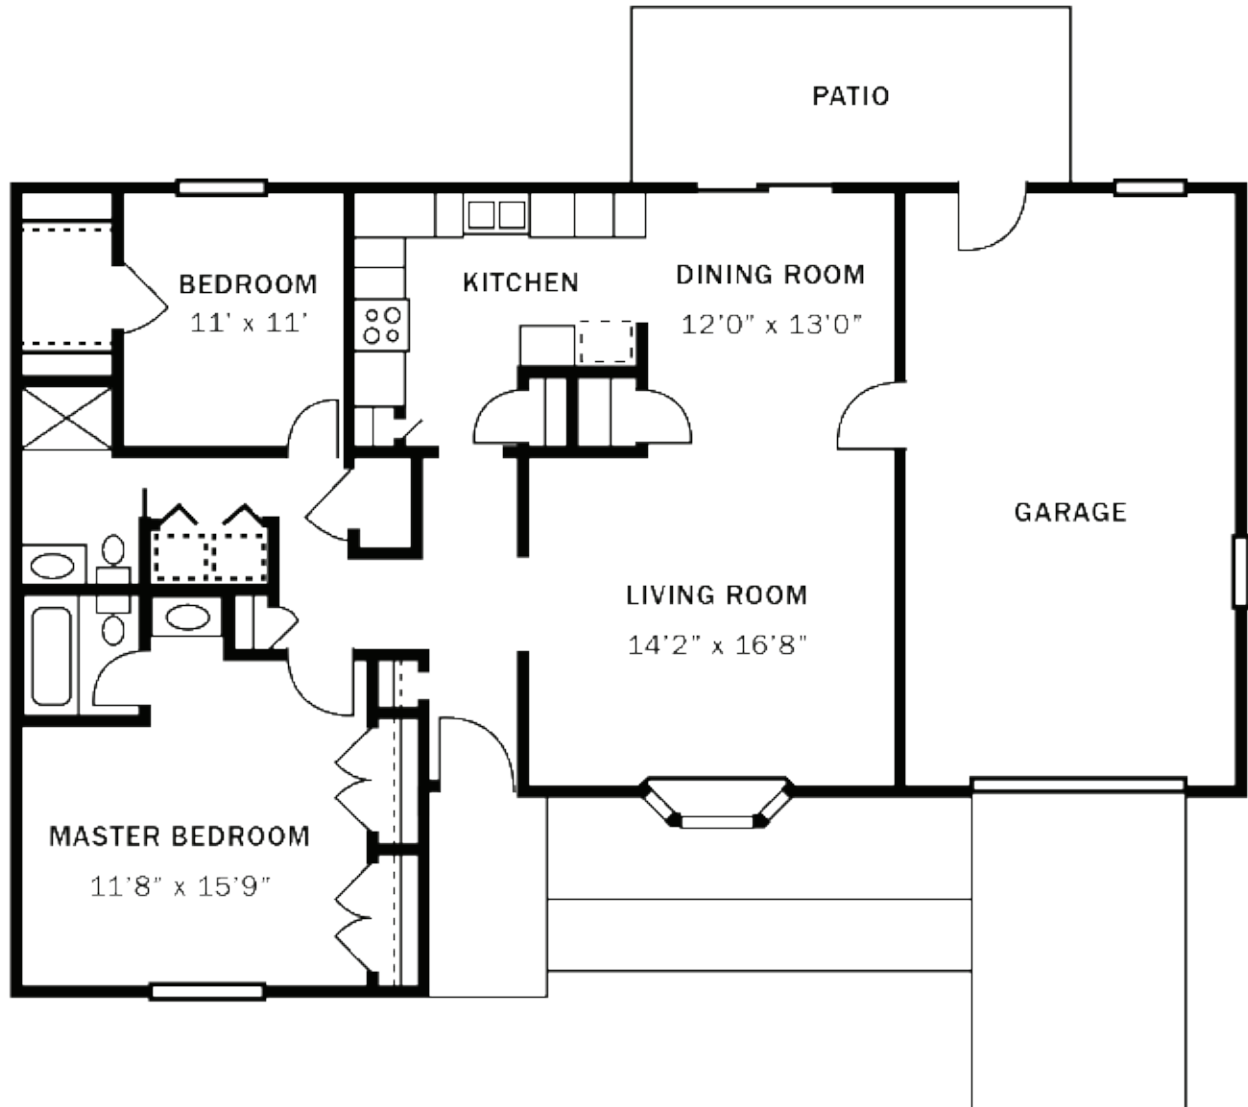

Lady Wynn

**Starting at \$2,300*

One Bedroom/
One Bath
Approx. 834 sq. ft.

Lady Merle

**Starting at \$2,500*

Two Bedroom/One Bath
Approx. 1,106 sq. ft.

Lady Ruth

**Starting at \$2,500*

Two Bedroom/
One and a half Bath
Approx. 1,258 sq. ft.

**Starting at \$2,700*

Lady Dean

**Starting at \$2,800*

Two Bedroom/Two Bath
Approx. 1,274 sq. ft.

Lady Lee

**Starting at \$2,800*

Two Bedroom/Two Bath
Approx. 1,302 sq. ft.

Sir William

**Starting at \$2,800*

Two Bedroom/Two Bath
Approx. 1,330 sq. ft.

Sir Phillip

**Starting at \$2,800*

Two Bedroom/
Two Bath
Approx.
1,343 sq. ft.

Sir Henry

**Starting at \$3,000*

Two Bedroom/
Two Bath
Approx.
1,434 sq. ft.