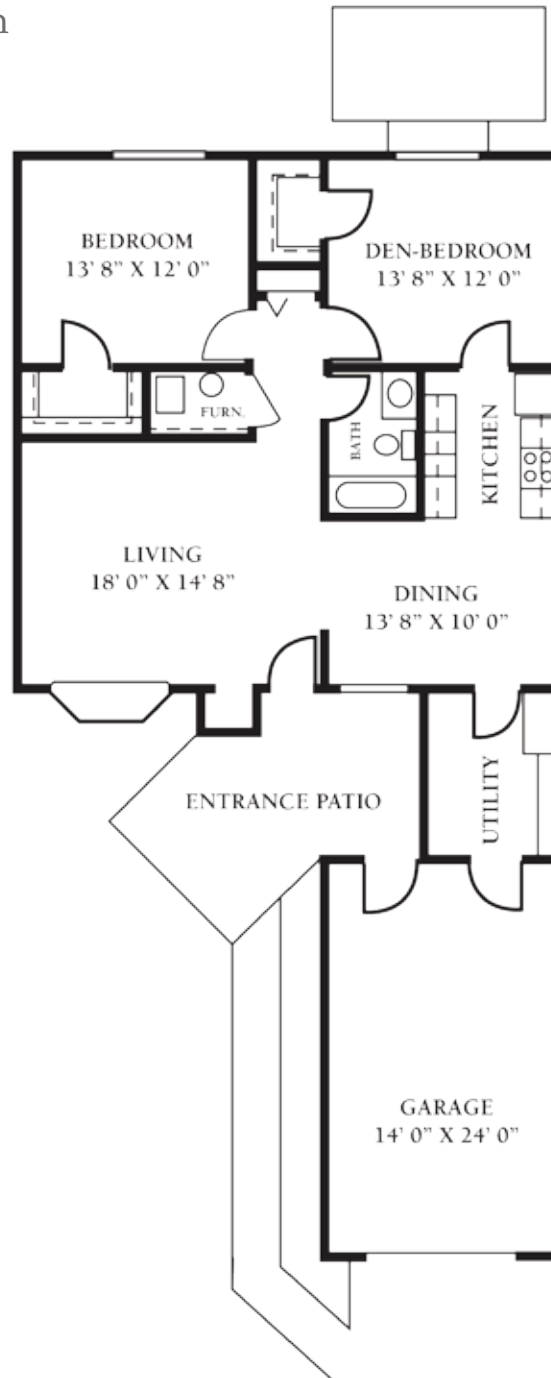

Lady Wynn

**Starting at \$2,300*

One Bedroom/
One Bath
Approx. 834 sq. ft.

Lady Merle

**Starting at \$2,500*

Two Bedroom/One Bath
Approx. 1,106 sq. ft.

Lady Ruth

**Starting at \$2,500*

Two Bedroom/Two Bath
Approx. 1,106 sq. ft.

Sir Thomas

Two Bedroom/One Bath
Approx. 1,128 sq. ft.

**Starting at \$2,400*

Sir James

**Starting at \$2,800*

Two Bedroom/Two Bath
Approx. 1,230 sq. ft.

Sir Richard

Two Bedroom/
One and a half Bath
Approx. 1,258 sq. ft.

**Starting at \$2,700*

Lady Dean

**Starting at \$2,800*

Two Bedroom/Two Bath
Approx. 1,274 sq. ft.

Lady Lee

**Starting at \$2,800*

Two Bedroom/Two Bath
Approx. 1,302 sq. ft.

Sir William

**Starting at \$2,800*

Two Bedroom/Two Bath
Approx. 1,330 sq. ft.

Sir Phillip

**Starting at \$2,800*

Two Bedroom/
Two Bath
Approx.
1,343 sq. ft.

Sir Henry

**Starting at \$3,000*