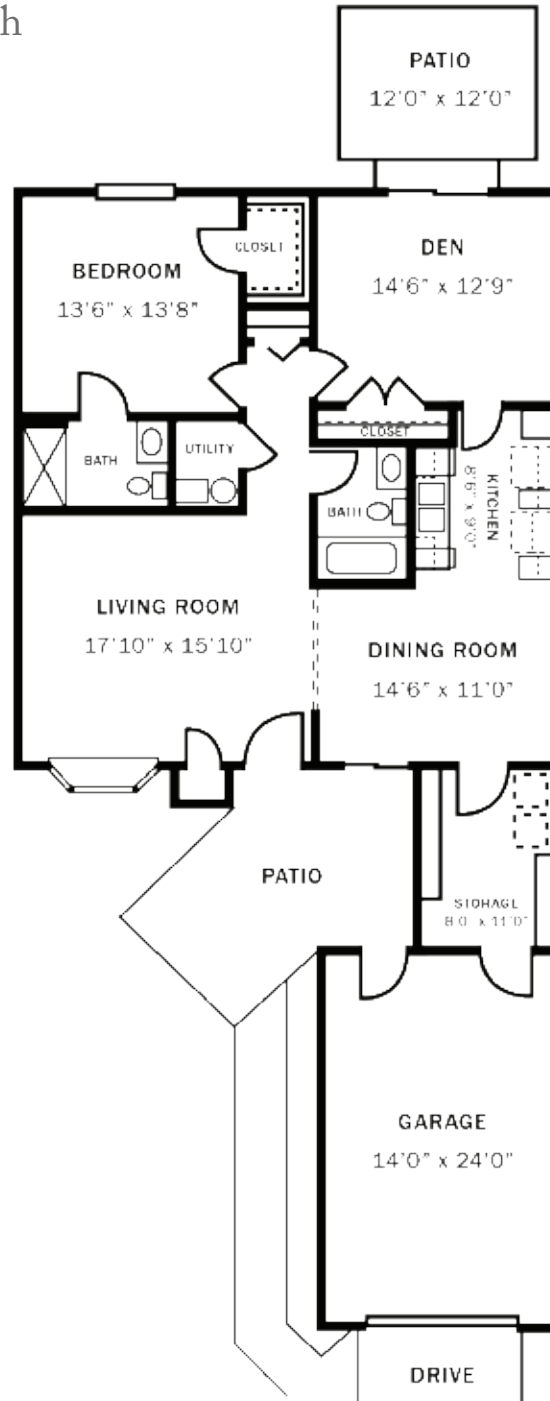

Lady Wynn

**Starting at \$2,300*

One Bedroom/
One Bath
Approx. 834 sq. ft.

Lady Merle

**Starting at \$2,500*

Two Bedroom/One Bath
Approx. 1,106 sq. ft.

Lady Ruth

**Starting at \$2,500*

Two Bedroom/Two Bath
Approx. 1,106 sq. ft.

Sir Thomas

Two Bedroom/One Bath
Approx. 1,128 sq. ft.

**Starting at \$2,400*

Sir James

**Starting at \$2,800*

Two Bedroom/Two Bath
Approx. 1,230 sq. ft.

Sir Richard

Two Bedroom/
One and a half Bath
Approx. 1,258 sq. ft.

**Starting at \$2,700*

Lady Dean

**Starting at \$2,800*

Two Bedroom/Two Bath
Approx. 1,274 sq. ft.

Lady Lee

**Starting at \$2,800*

Two Bedroom/Two Bath
Approx. 1,302 sq. ft.

Sir William

**Starting at \$2,800*

Two Bedroom/Two Bath
Approx. 1,330 sq. ft.

Sir Phillip

**Starting at \$2,800*

Two Bedroom/
Two Bath
Approx.
1,343 sq. ft.

Sir Henry

**Starting at \$3,000*