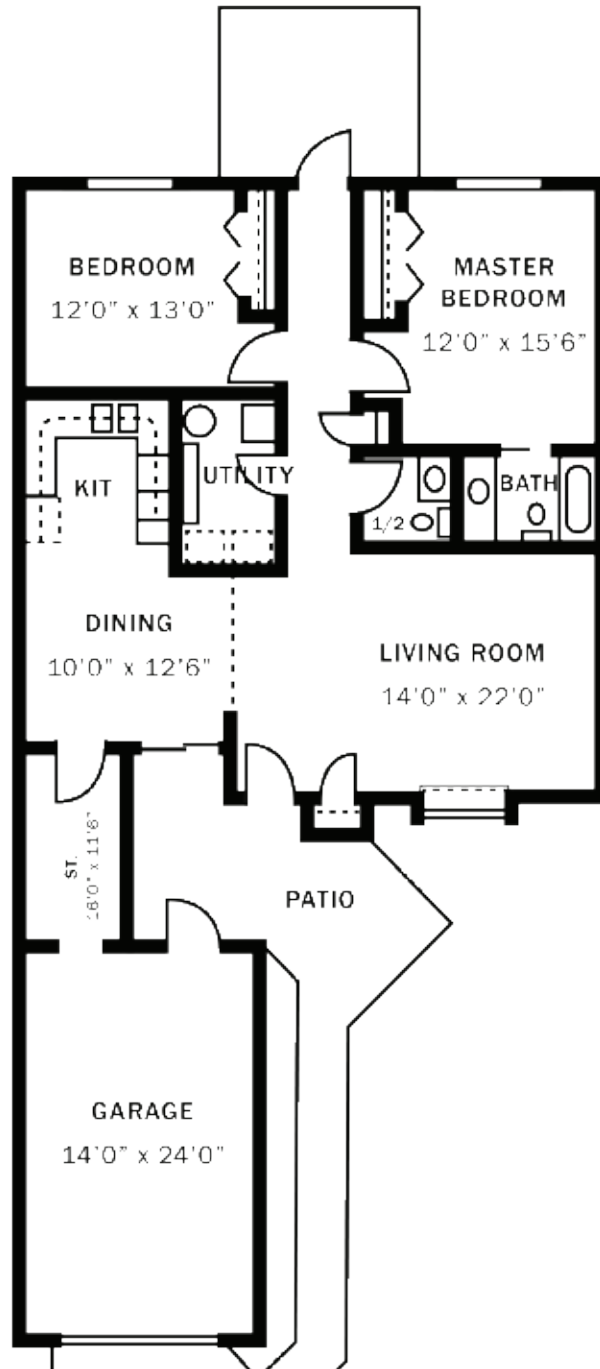

Lady Wynn

**Starting at \$2,300*

One Bedroom/
One Bath
Approx. 834 sq. ft.

Lady Merle

**Starting at \$2,500*

Two Bedroom/One Bath
Approx. 1,106 sq. ft.

Lady Ruth

**Starting at \$2,500*

Two Bedroom/Two Bath
Approx. 1,106 sq. ft.

Sir Thomas

Two Bedroom/One Bath
Approx. 1,128 sq. ft.

**Starting at \$2,400*

Sir James

**Starting at \$2,800*

Two Bedroom/Two Bath
Approx. 1,230 sq. ft.

Sir Richard

Two Bedroom/
One and a half Bath
Approx. 1,258 sq. ft.

**Starting at \$2,700*

Lady Dean

**Starting at \$2,800*

Two Bedroom/Two Bath
Approx. 1,274 sq. ft.

Lady Lee

**Starting at \$2,800*

Two Bedroom/Two Bath
Approx. 1,302 sq. ft.

Sir William

**Starting at \$2,800*

Two Bedroom/Two Bath
Approx. 1,330 sq. ft.

Sir Phillip

**Starting at \$2,800*

Two Bedroom/
Two Bath
Approx.
1,343 sq. ft.

Sir Henry

**Starting at \$3,000*