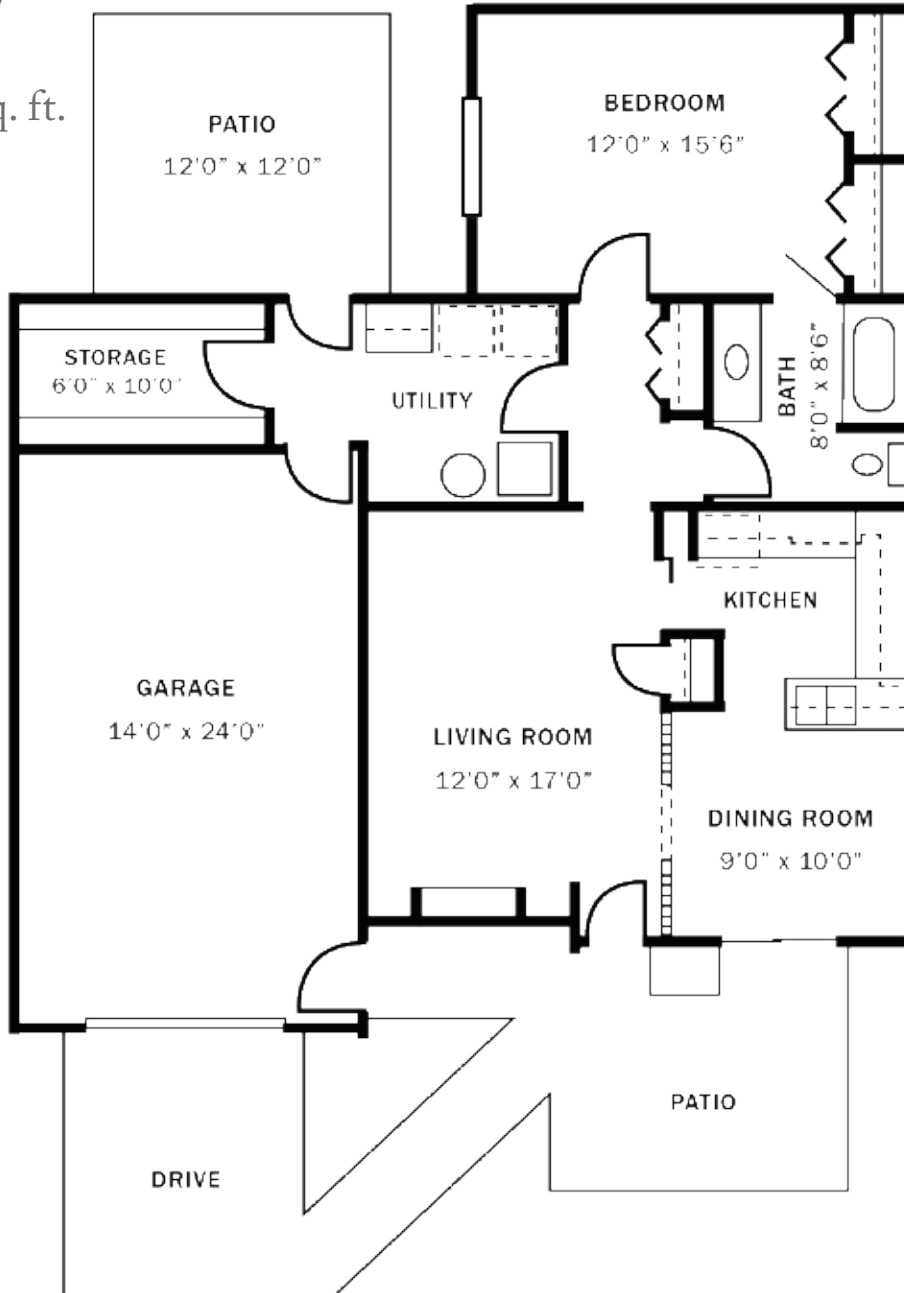

Lady Wynn

**Starting at \$2,300*

One Bedroom/
One Bath
Approx. 834 sq. ft.

Lady Merle

**Starting at \$2,500*

Two Bedroom/One Bath
Approx. 1,106 sq. ft.

Lady Ruth

**Starting at \$2,500*

Two Bedroom/Two Bath
Approx. 1,106 sq. ft.

Sir Thomas

Two Bedroom/One Bath
Approx. 1,128 sq. ft.

**Starting at \$2,400*

Sir James

**Starting at \$2,800*

Two Bedroom/Two Bath
Approx. 1,230 sq. ft.

Sir Richard

Two Bedroom/
One and a half Bath
Approx. 1,258 sq. ft.

**Starting at \$2,700*

Lady Dean

**Starting at \$2,800*

Two Bedroom/Two Bath
Approx. 1,274 sq. ft.

Lady Lee

**Starting at \$2,800*

Two Bedroom/Two Bath
Approx. 1,302 sq. ft.

Sir William

**Starting at \$2,800*

Two Bedroom/Two Bath
Approx. 1,330 sq. ft.

Sir Phillip

**Starting at \$2,800*

Two Bedroom/
Two Bath
Approx.
1,343 sq. ft.

Sir Henry

**Starting at \$3,000*