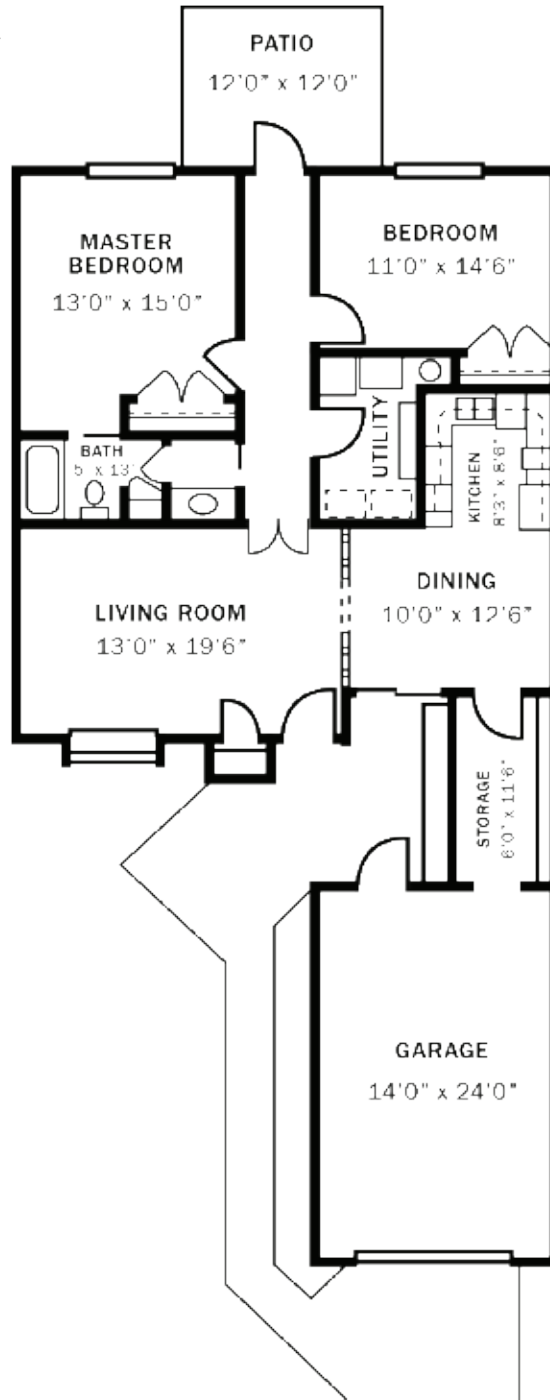

Lady Wynn

**Starting at \$2,300*

One Bedroom/
One Bath
Approx. 834 sq. ft.

Lady Merle

**Starting at \$2,500*

Two Bedroom/One Bath
Approx. 1,106 sq. ft.

Lady Ruth

**Starting at \$2,500*

Two Bedroom/Two Bath
Approx. 1,106 sq. ft.

Sir Thomas

Two Bedroom/One Bath
Approx. 1,128 sq. ft.

**Starting at \$2,400*

Sir James

**Starting at \$2,800*

Two Bedroom/Two Bath
Approx. 1,230 sq. ft.

Sir Richard

Two Bedroom/
One and a half Bath
Approx. 1,258 sq. ft.

**Starting at \$2,700*

Lady Dean

**Starting at \$2,800*

Two Bedroom/Two Bath
Approx. 1,274 sq. ft.

Lady Lee

**Starting at \$2,800*

Two Bedroom/Two Bath
Approx. 1,302 sq. ft.

Sir William

**Starting at \$2,800*

Two Bedroom/Two Bath
Approx. 1,330 sq. ft.

Sir Phillip

**Starting at \$2,800*

Two Bedroom/
Two Bath
Approx.
1,343 sq. ft.

Sir Henry

**Starting at \$3,000*